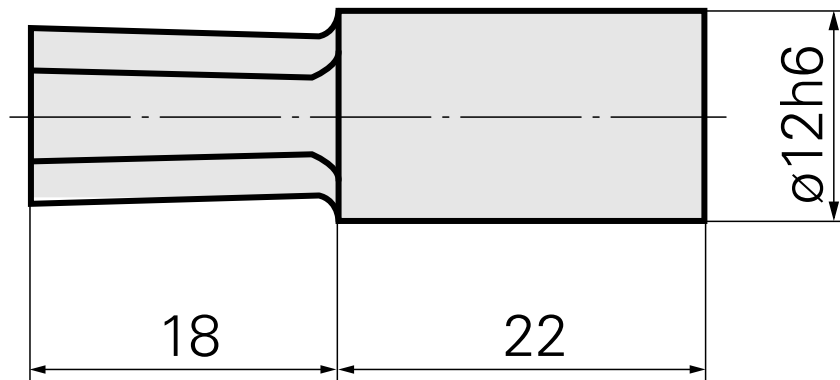

Broach SW16 mm

Technical data

TH accessories category	Broach
Mounting	SW16 mm
Tool mounting	12mm

Documents

No downloads available for this product