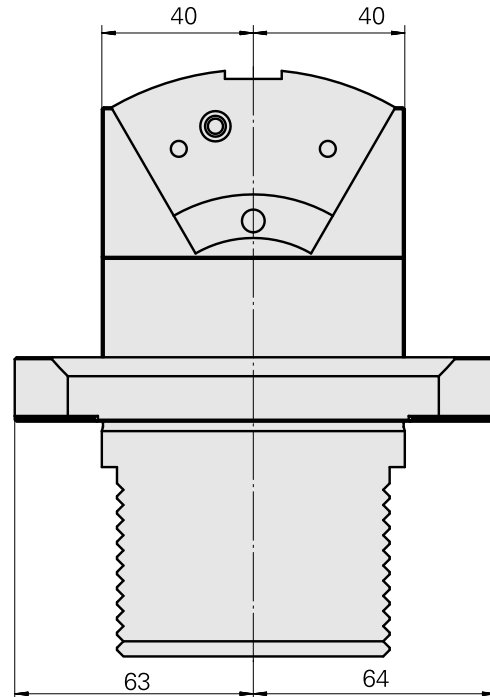

### Technical data

**TH accessories category**

Adapter for presetting units

**Mounting**

D80 for presetting devices

**Tool mounting**

Round prism mounting TNL12