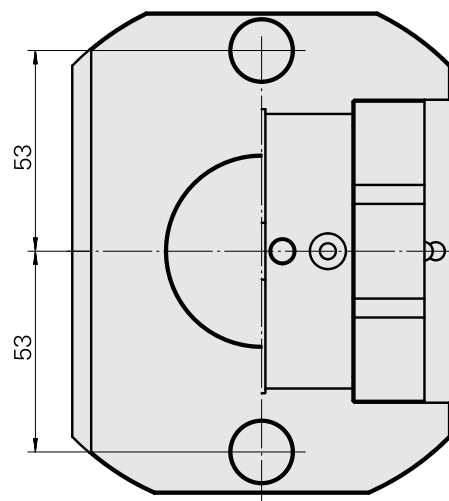

### Technical data

**TH accessories category**

Adapter for presetting units

**Mounting**

D80 for presetting devices

**Tool mounting**

Round prism mounting TNL12