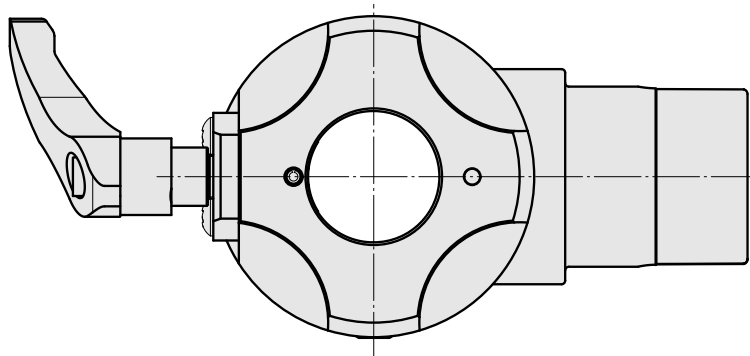

## Adapter mounting aid Quill D36 (1.42 ")

### Technical data

TH accessories category

Adapter mounting aid

Tool mounting

Quill D36 (1.42 ")