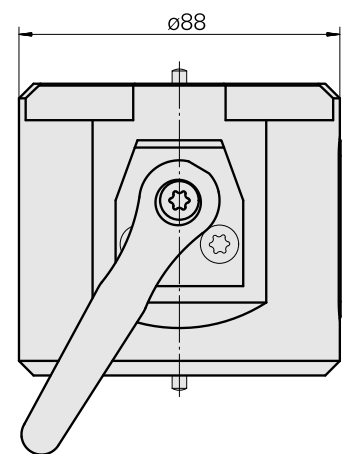

## Adapter mounting aid Quill D36 (1.42 ")

### Technical data

TH accessories category

Adapter mounting aid

Tool mounting

Quill D36 (1.42 ")