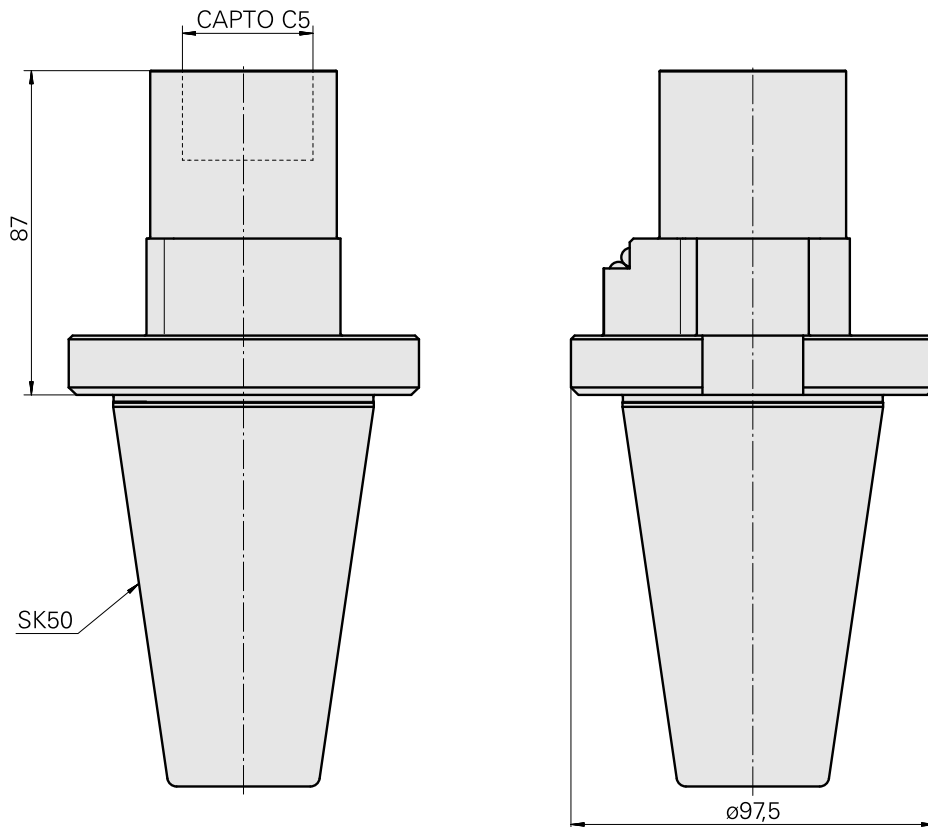

Presetting device

Technical features

TH accessories category

Adapter for presetting units

Mounting

SK50

Tool mounting

INDEX CAPTO C5