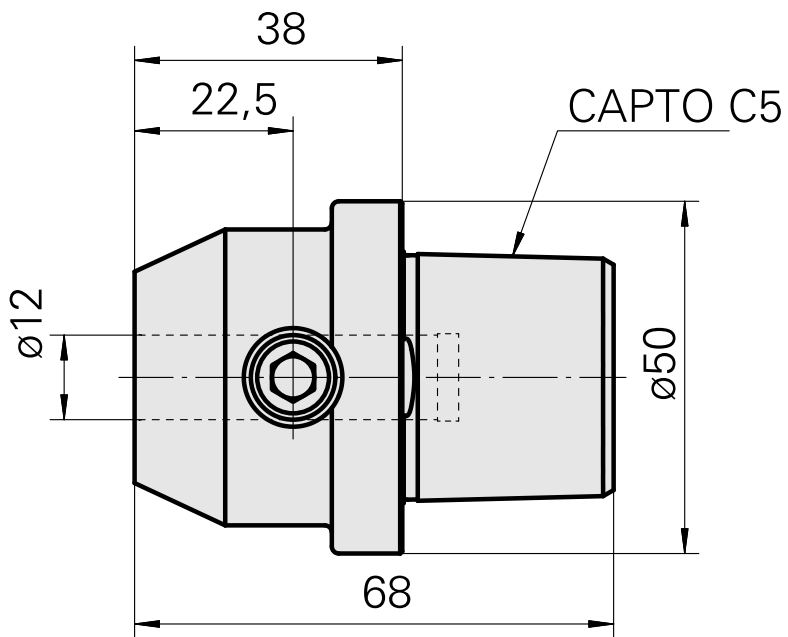

INDEX CAPTO C5 D12

Technical features

TH accessories category

INDEX CAPTO C5

Mounting

D12

Quick change inserts

Weldon mounting

Documents

No downloads available for this product

Accessories

Optional accessories

Other accessories

[Mounting sleeve with collar D12](#)

Product ID : 11060576

Previous product ID : W94280.21--

[Clamping sleeve D12](#)

Product ID : 10964938

Previous product ID : 993112.----
