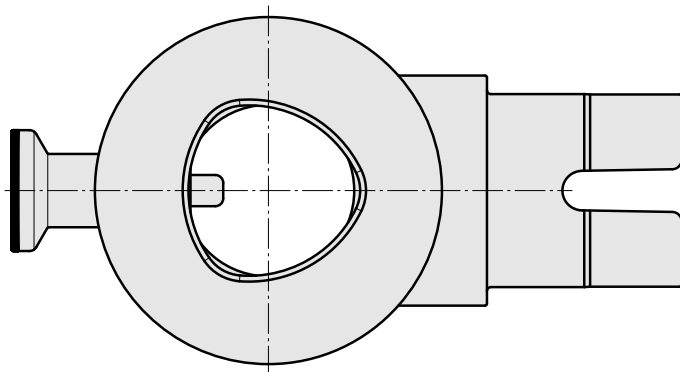

Adapter mounting aid INDEX CAPTO C6

Technical features

TH accessories category

Adapter mounting aid

Tool mounting

INDEX CAPTO C6

Documents

No downloads available for this product