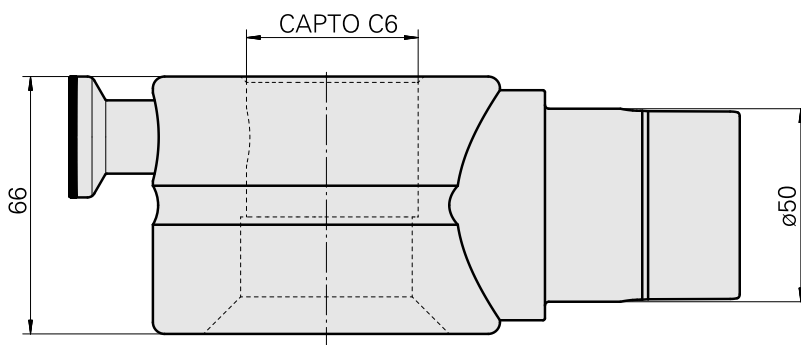

Adapter mounting aid INDEX CAPTO C6

Technical features

TH accessories category

Adapter mounting aid

Tool mounting

INDEX CAPTO C6

Documents

No downloads available for this product