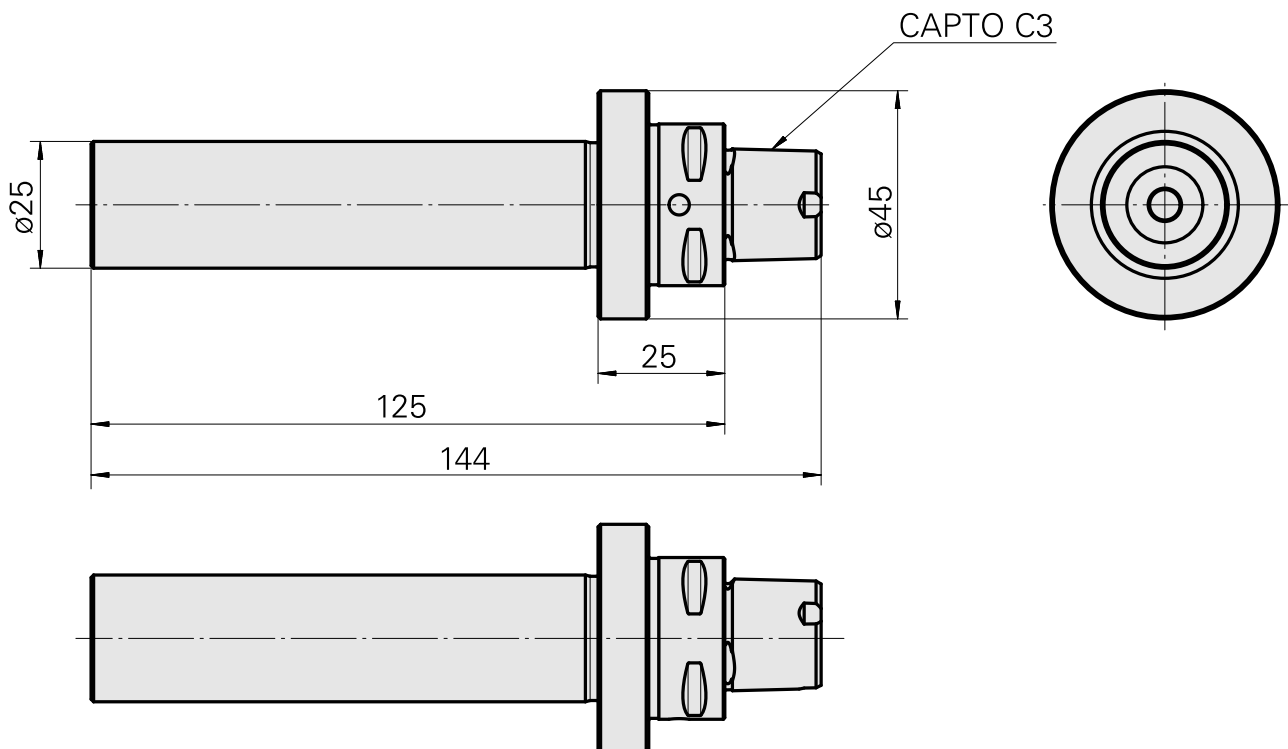

INDEX CAPTO C3 D25, Calibrating tool

Technical features

TH accessories category

INDEX CAPTO C3

Mounting

D25

Quick change inserts

Calibrating tool