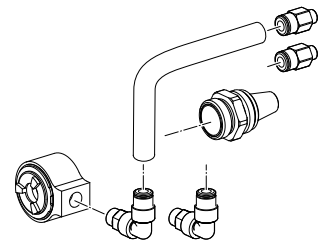

## Dado di serraggio

### Technical data

**Mounting**

ER25

**Clamping nut type**

Male thread

No 3-side view is currently available for this product