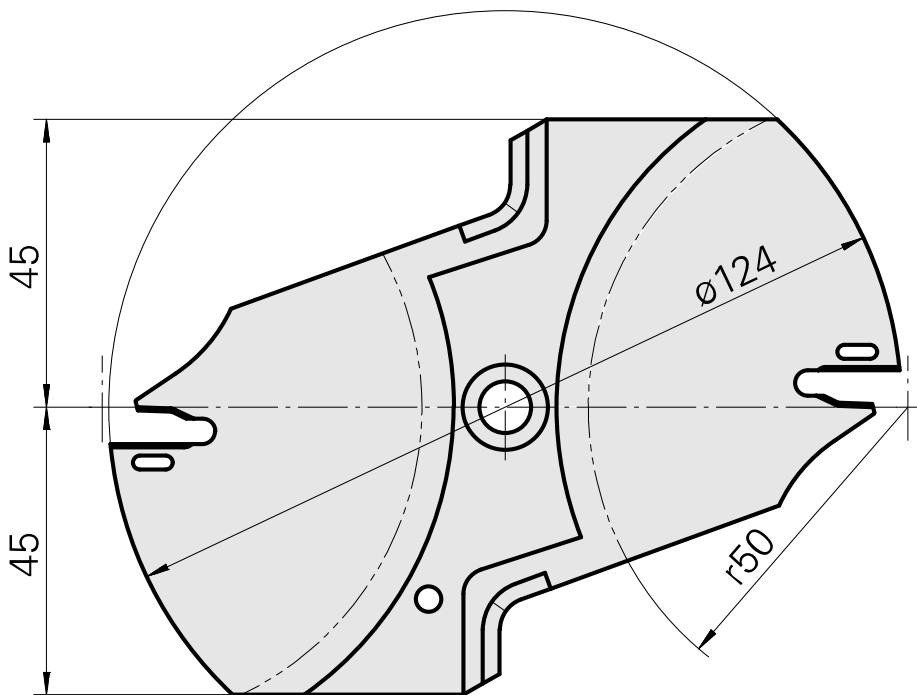

Technical data

TH accessories category

Cutting tools

Mounting

Löcher System

Documents

No downloads available for this product

Accessories