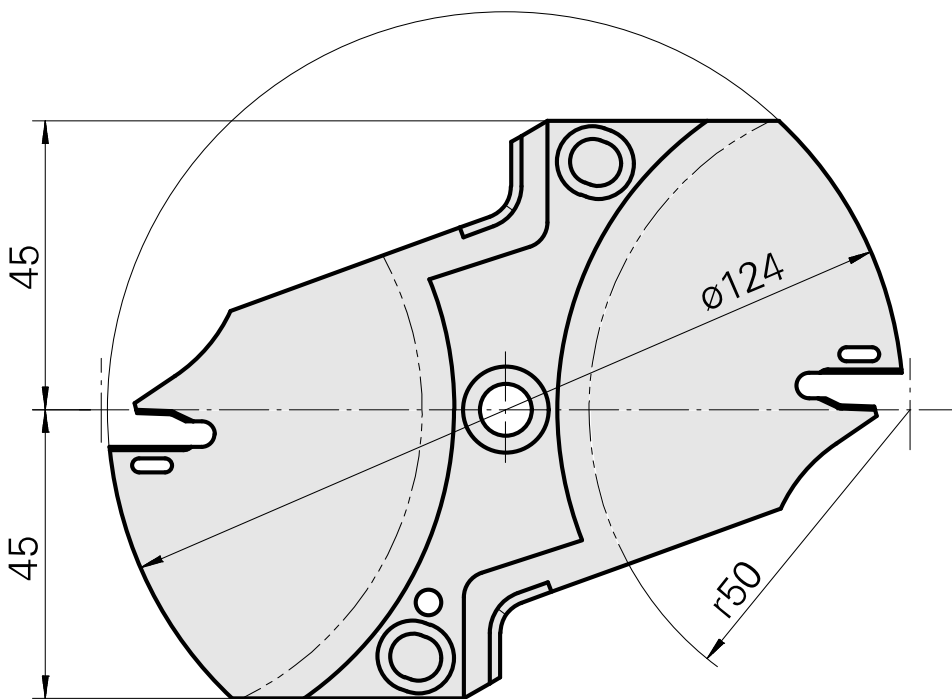

Technical features

TH accessories category

Cutting tools

Mounting

Löcher System

Documents

No downloads available for this product

Accessories