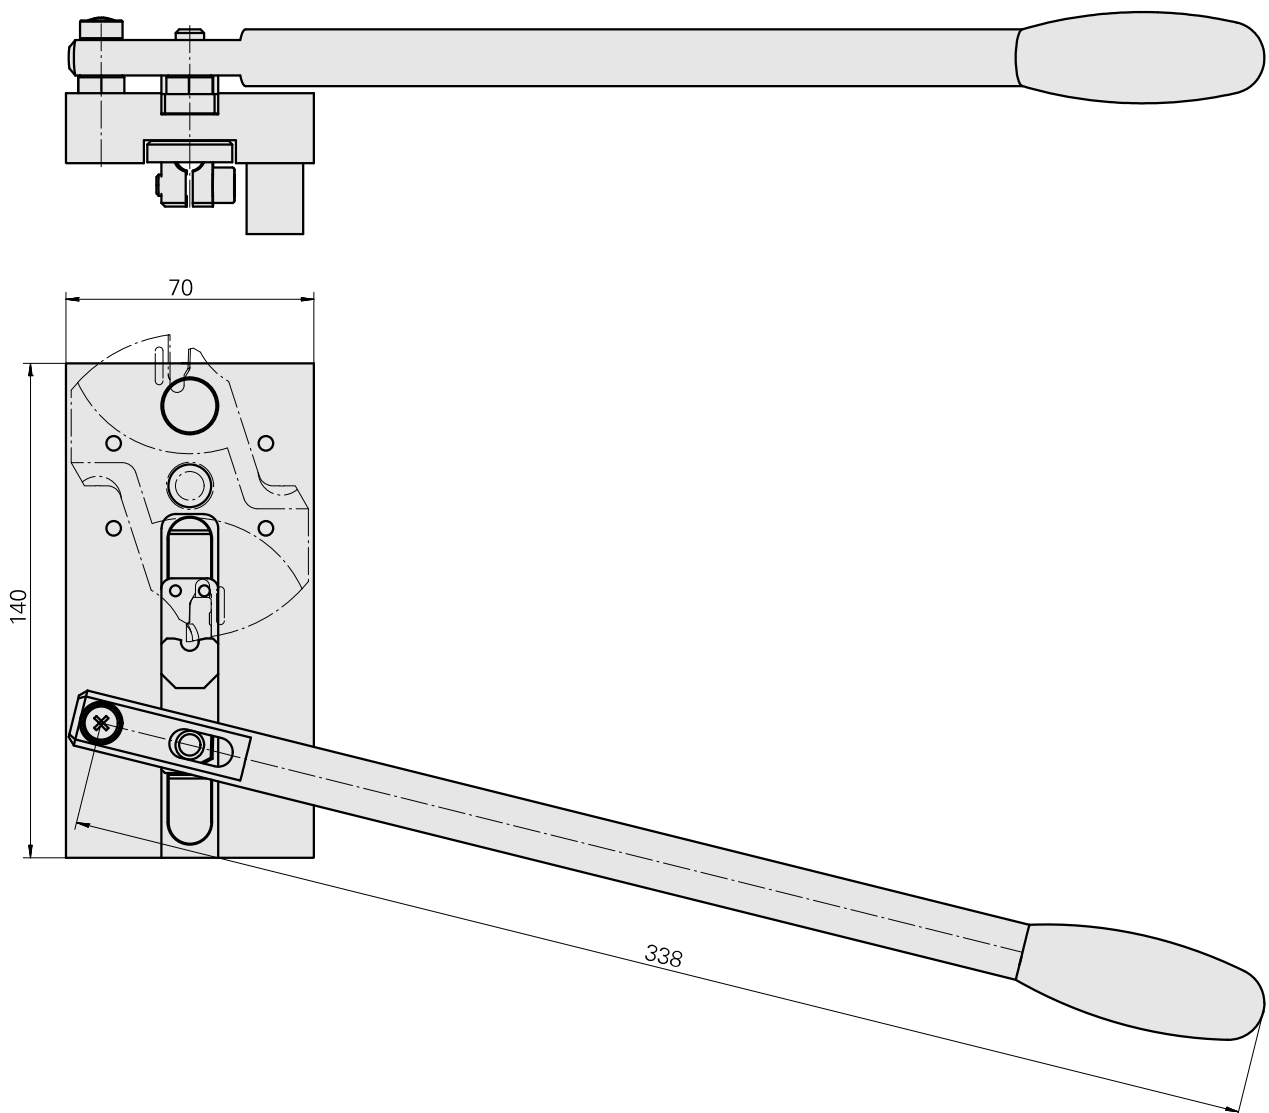

Assembly device

Technical data

TH accessories category

Mounting

Cutting tools

Löcher System

Documents

No downloads available for this product