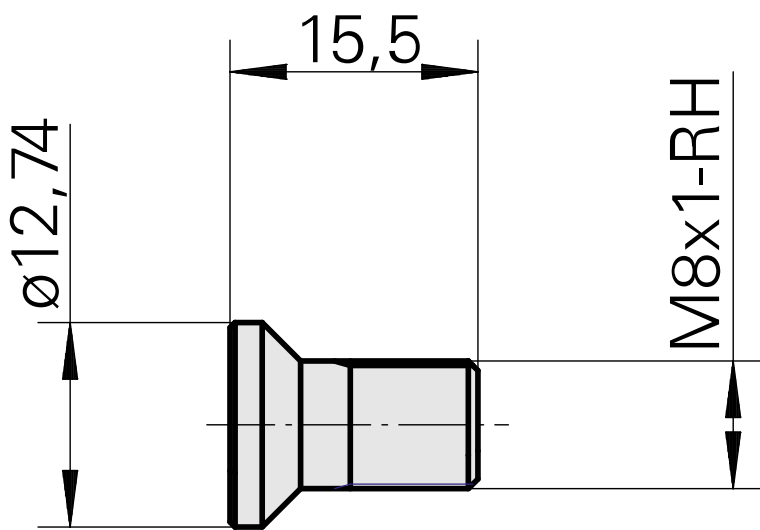

Screw M8x1-RH 15,5LG 1000.602.15,5R

Technical data

There are currently no additional technical features stored for this product

Documents

No downloads available for this product