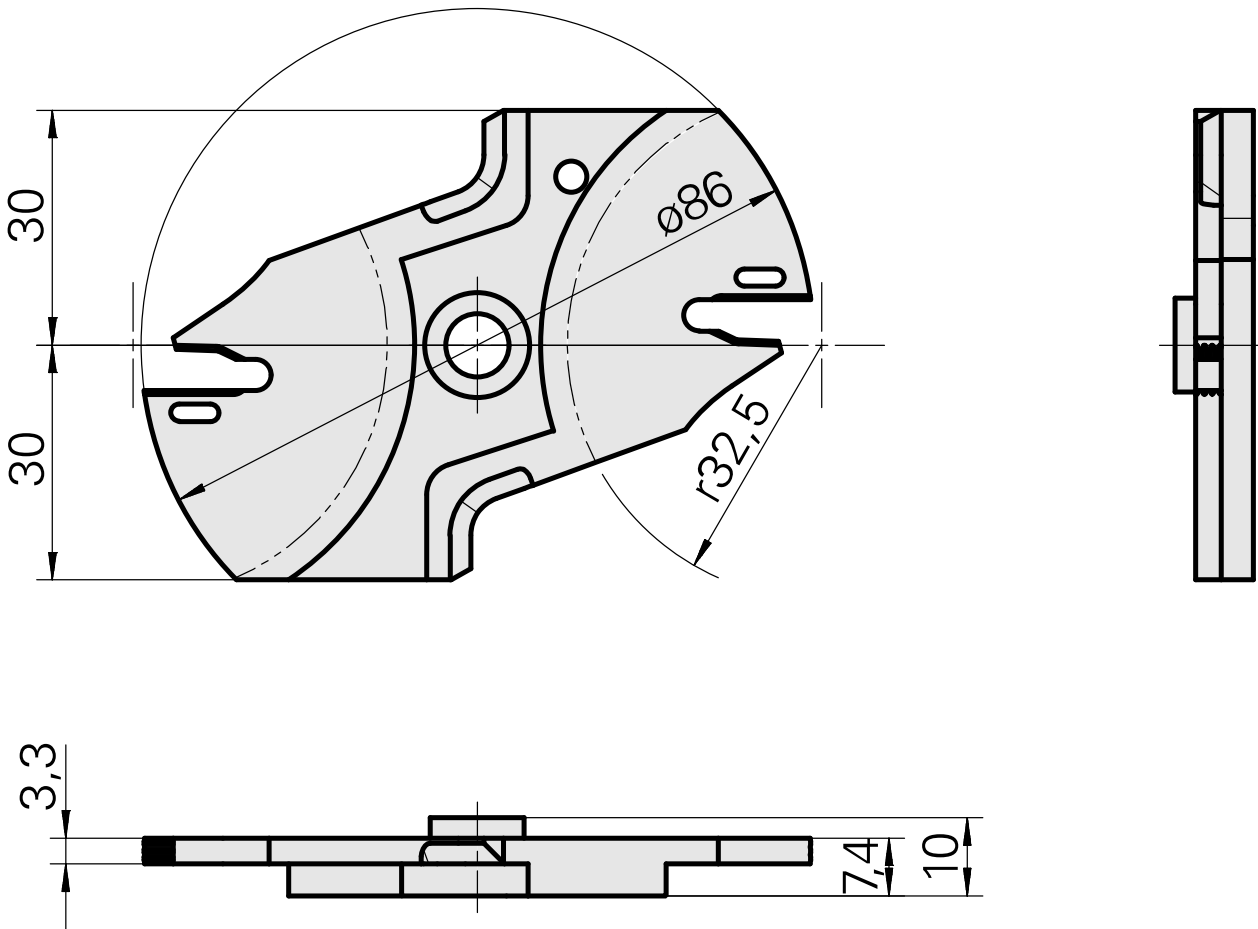

Housing

Technical data

TH accessories category

Cutting tools

Mounting

Löcher System

Documents

No downloads available for this product

Accessories

Optional accessories

Tool holder accessories

[Assembly device](#)

Product ID : 12038458

Previous product ID :

TH accessories
category
Cutting tools

Mounting
Löcher System