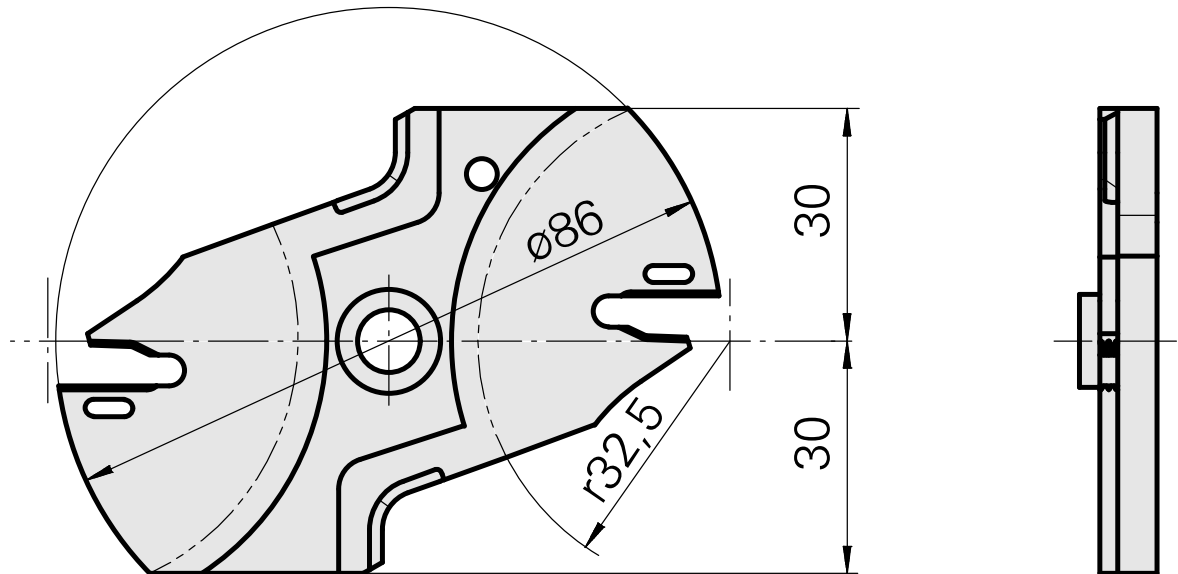

Technical data

TH accessories category

Cutting tools

Mounting

Löcher System

Documents

No downloads available for this product

Accessories