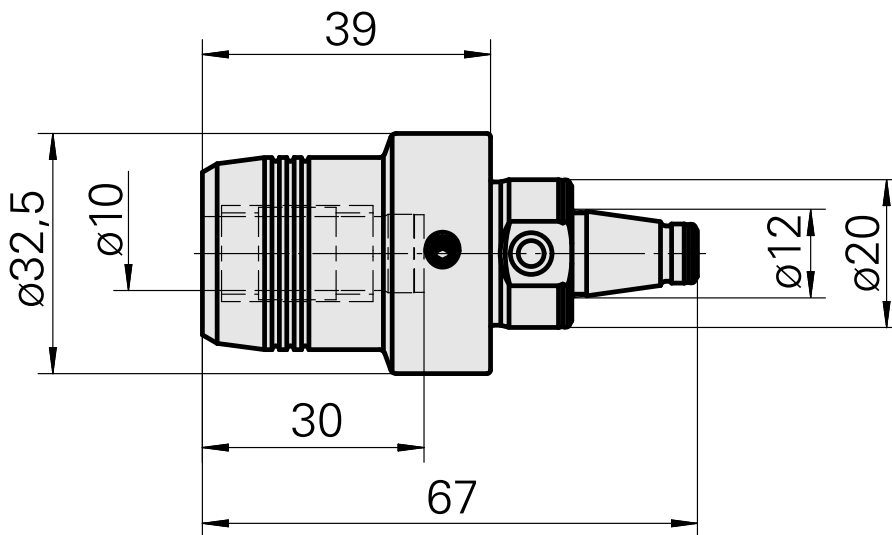

### Technical data

TH accessories category

WFB 20-12

Mounting

Hydraulic expansion chuck D10

Quick change inserts

hydraulic expan. mounting