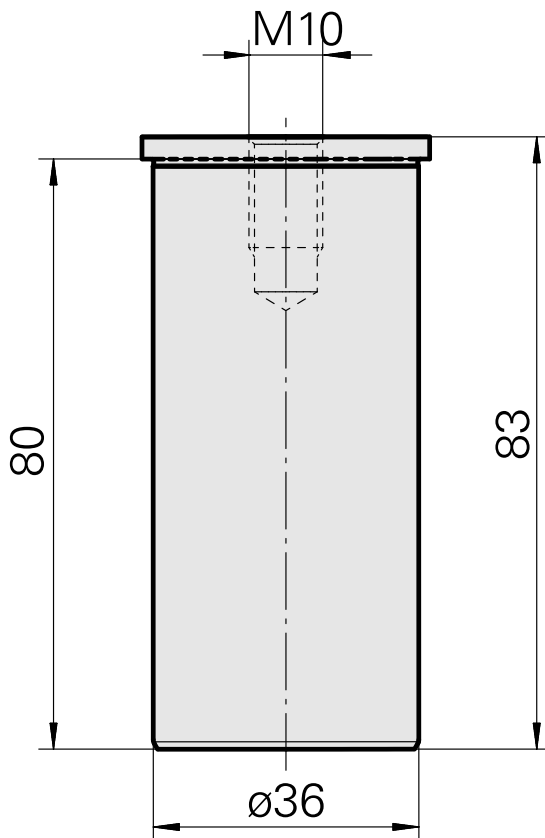

Blanking plug

Technical data

Drive	not live
Fixation MS	Clamping ring D36
X [mm]	-
Y [mm]	-
Z [mm]	-

Documents

No downloads available for this product