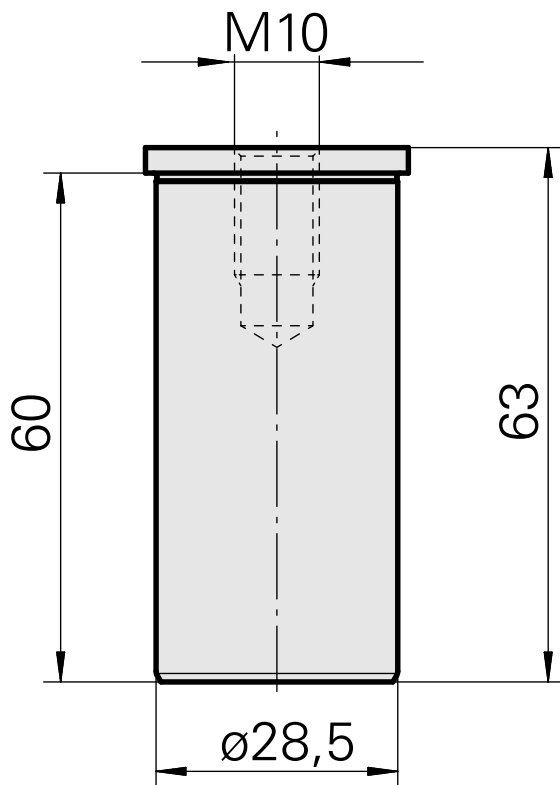

Blanking plug

Technical data

Drive	not live
Fixation MS	Clamping ring D28.5
X [mm]	-
Y [mm]	-
Z [mm]	-

Documents

No downloads available for this product