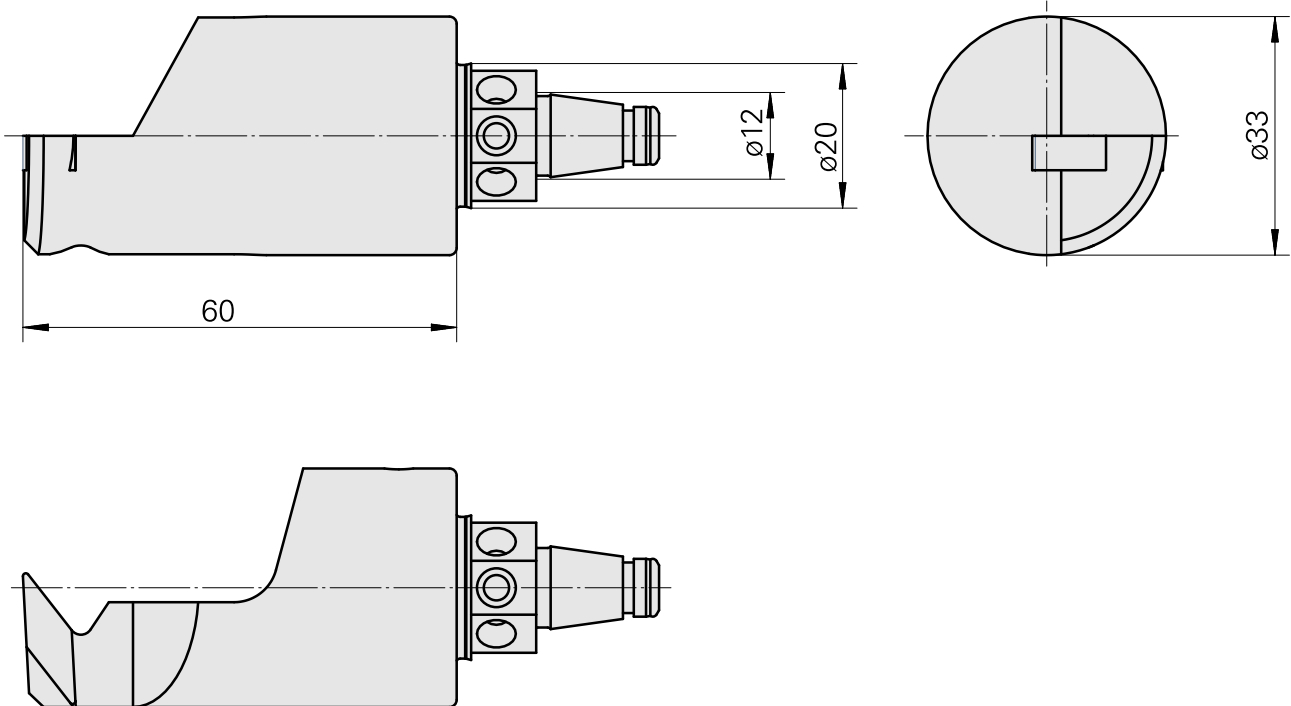

WFB 20-12 for VC.. 1103.., left, without gripper groove

Technical data

TH accessories category

WFB 20-12

Mounting

for VC.. 1103..

Quick change inserts

Turning tool holder