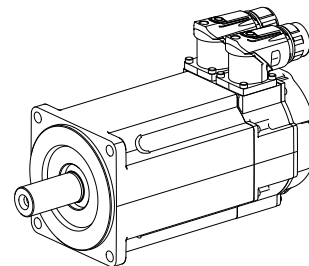

AC-Motor 3,53Nm6000 600V

Technical data

manufacturer product line	Kollmorgen
Electrical assemblies	Servomotor
manufacturer product line	AKM
Length	165.8 Millimeter
Width	84 Millimeter
Height	116 Millimeter
Voltage	600 Volt
Voltage type	AC~
(Nominal) speed (rpm)	6000 1/minute
Rated power W	1370 Watt
(Stall) torque [Nm]	3.53 Newton/meter
Plug connection/type	M23 (size 1 / encoder)
Encoder type	Increment
Brake	no – unbraked