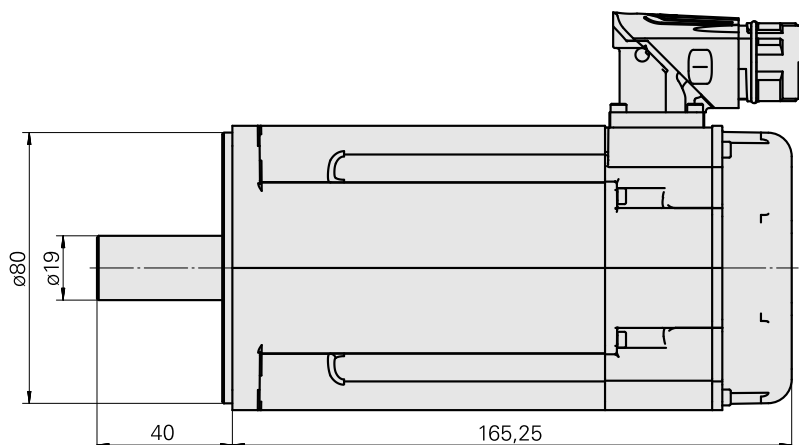

AC-Motor 3,53Nm6000 600V

Technical data

manufacturer product line	Kollmorgen
Electrical assemblies	Servomotor
manufacturer product line	AKM
Length	165.8 Millimeter
Width	84 Millimeter
Height	116 Millimeter
Voltage	600 Volt
Voltage type	AC~
(Nominal) speed (rpm)	6000 1/minute
Rated power W	1370 Watt
(Stall) torque [Nm]	3.53 Newton/meter
Plug connection/type	M23 (size 1 / encoder)
Encoder type	Increment
Brake	no – unbraked