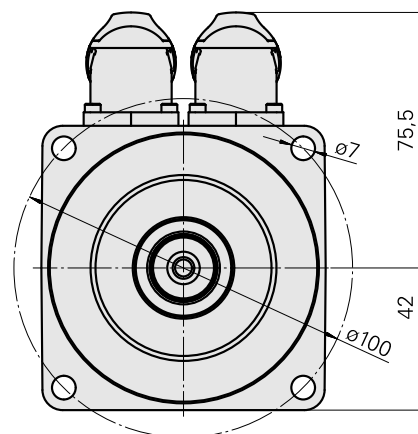

AC-Motor 3,53Nm6000 600V

Technical data

manufacturer product line	Kollmorgen
Electrical assemblies	Servomotor
manufacturer product line	AKM
Length	165.8 Millimeter
Width	84 Millimeter
Height	116 Millimeter
Voltage	600 Volt
Voltage type	AC~
(Nominal) speed (rpm)	6000 1/minute
Rated power W	1370 Watt
(Stall) torque [Nm]	3.53 Newton/meter
Plug connection/type	M23 (size 1 / encoder)
Encoder type	Increment
Brake	no – unbraked