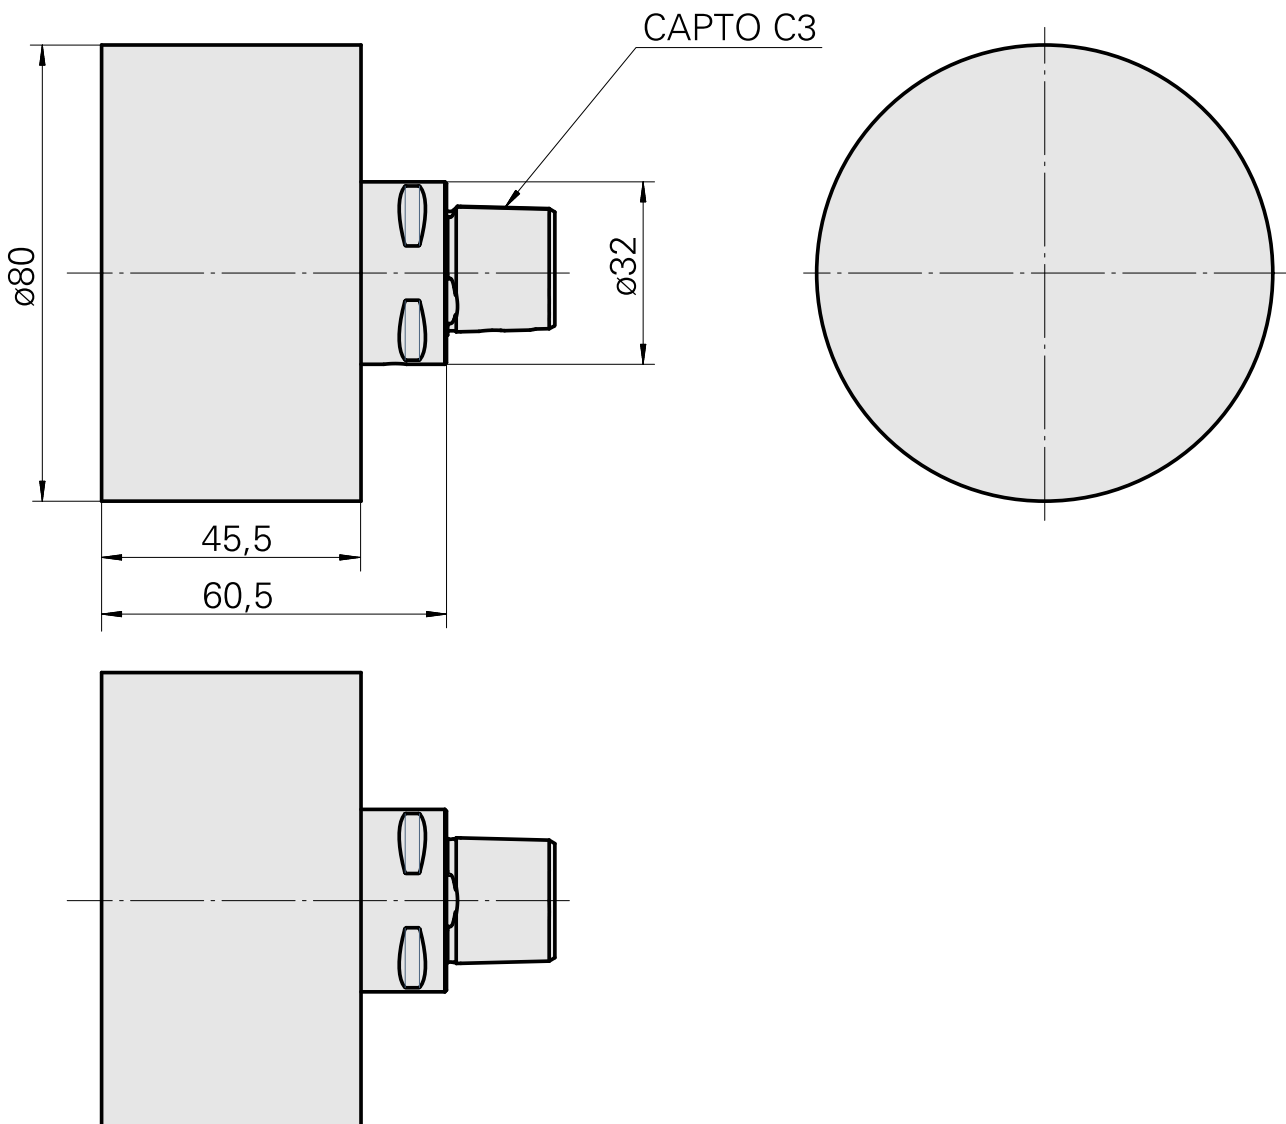

INDEX CAPTO C3 D80x60

Technical data

TH accessories category	INDEX CAPTO C3
Mounting	D80x60
Quick change inserts	Tool holder blank

Documents

No downloads available for this product