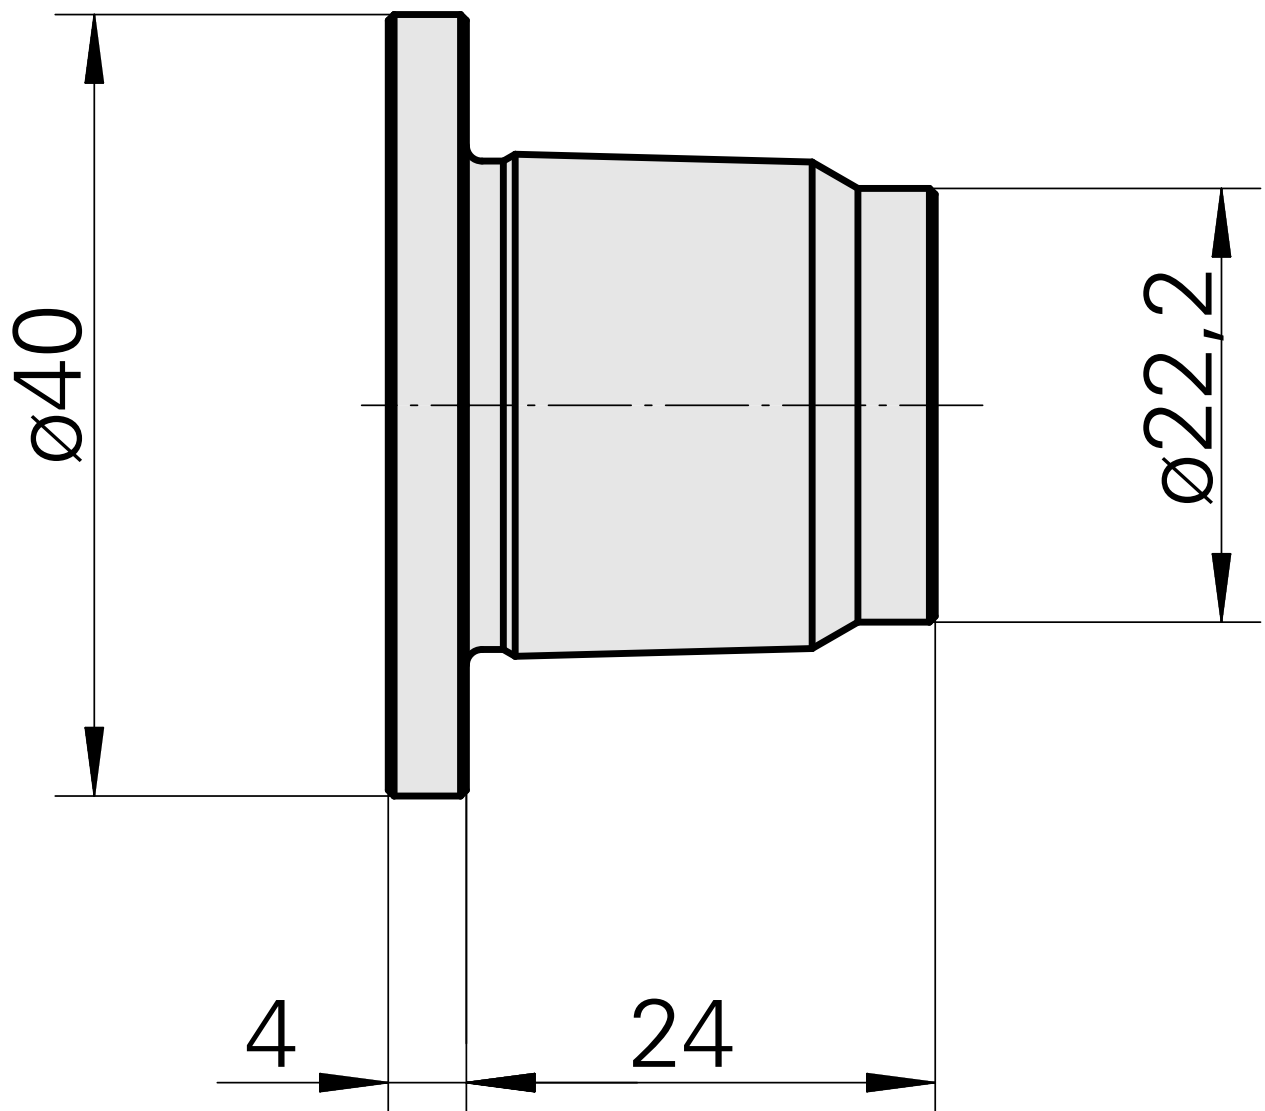

## INDEX CAPTO C4, blanking plug

### Technical data

TH accessories category  
Quick change inserts

INDEX CAPTO C4  
Blanking plug