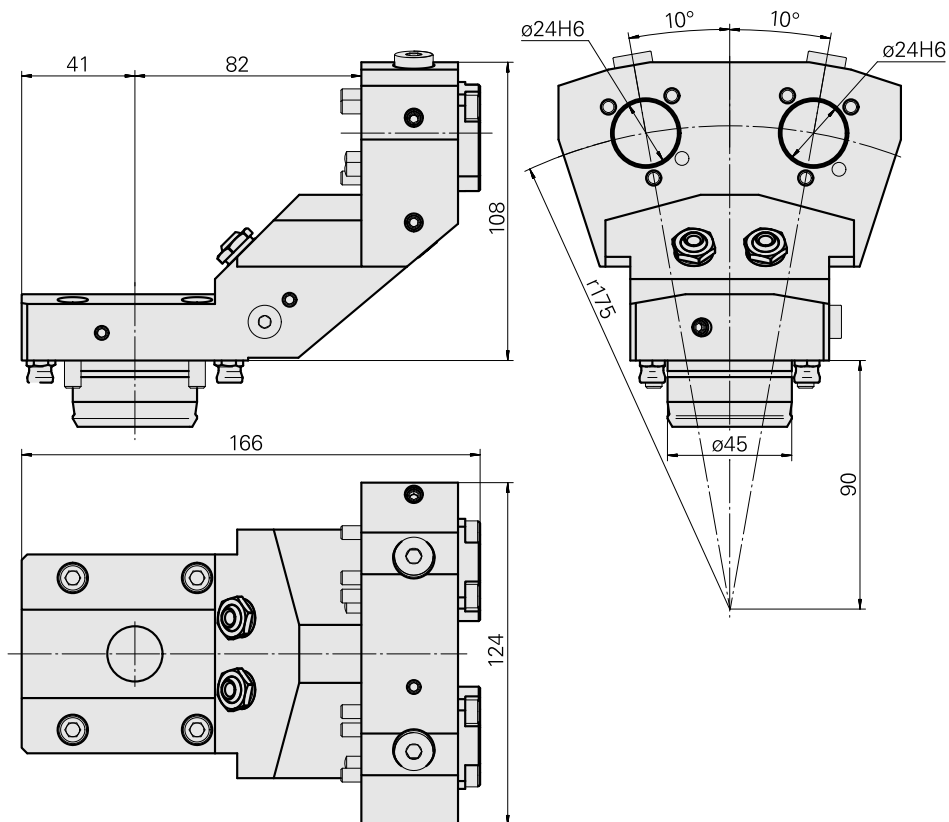

Basic holder KPS 45 D24 (0.94 "), double

Technical data

Shank KPS	KPS 45
Drive	not live
Cooling	external and internal
Mounting	D24
Pressure	80 bar, internal 120 bar opt.
X [mm]	85 (3.35")
Y [mm]	±10°
Z [mm]	-82 (-3.23)
INDEX TRAUB products	TNL18 • TNL20 • TNL32-11 compact • TNL20-11 • TNL32 compact • TNK40.2-10 • TNL20.2 • TNK40.2

[Mount D12 \(0.47"\)](#)

Product ID : 10069528

Previous product ID : W9990530

Drive not live	Cooling internal	Mounting D12	Pressure 80 bar
X [mm] 36 (1.42")	Y [mm] –	Z [mm] –	INDEX TRAUB products ABC65 • TNK42/65 • TNL18 • TNL20 • TNL32-11 • TNL32 • TNL32-11 compact • TNL20-11 • TNL32 compact • TNK40.2-10 • TNL20.2 • TNK40.2

[Mount D16 \(0.63"\)](#)

Product ID : 10506517

Previous product ID : W9990105

Drive not live	Cooling internal	Mounting D16	Pressure 80 bar
X [mm] 36 (1.42")	Y [mm] –	Z [mm] –	INDEX TRAUB products ABC65 • TNK42/65 • TNL18 • TNL20 • TNL32-11 • TNL32 • TNL32-11 compact • TNL20-11 • TNL32 compact • TNK40.2-10 • TNL20.2 • TNK40.2

Mount D20 (0.79 ")

Product ID : 10401858

Previous product ID : W9990506

Drive not live	Cooling internal	Mounting D20	Pressure 80 bar
X [mm] 40 (1.57")	Y [mm] -	Z [mm] -	INDEX TRAUB products ABC65 • TNK42/65 • TNL18 • TNL20 • TNL32-11 • TNL32 • TNL32-11 compact • TNL20-11 • TNL32 compact • TNK40.2-10 • TNL20.2 • TNK40.2