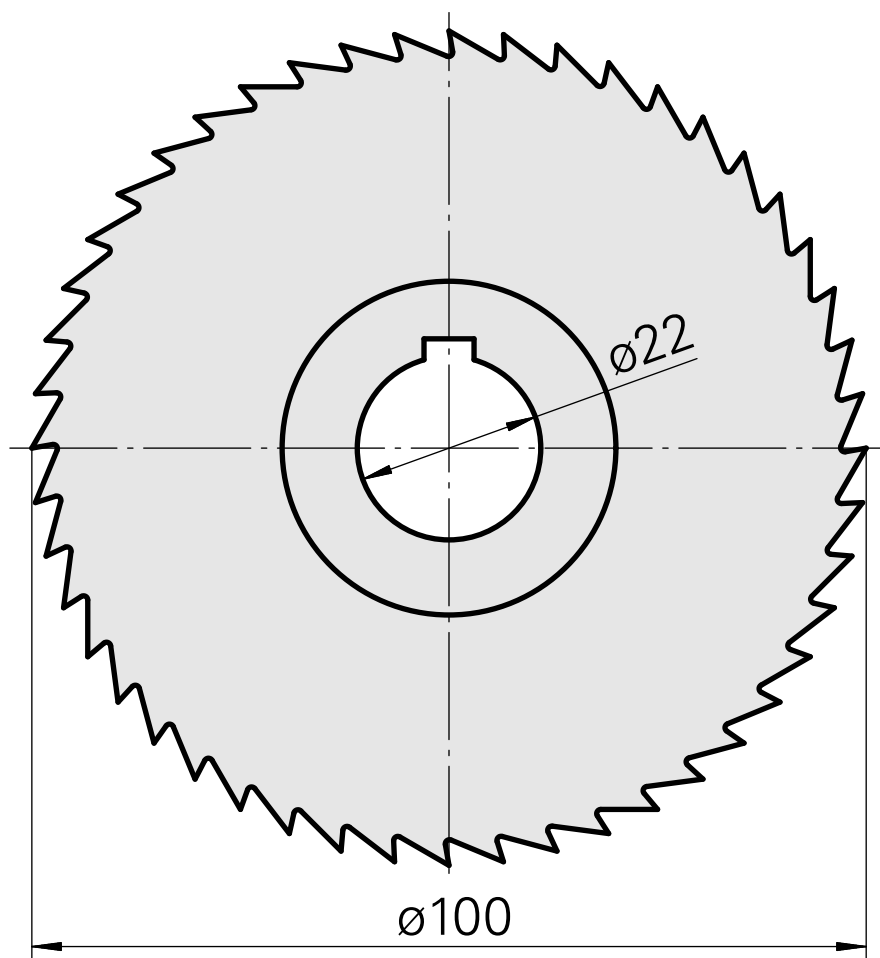

Saw blade, circular saw blade width 2.4 mm (0.09")

Technical data

| | |
|-------------------------|-------------------------|
| TH accessories category | Circular saw blade d100 |
| Tool mounting | 22mm |