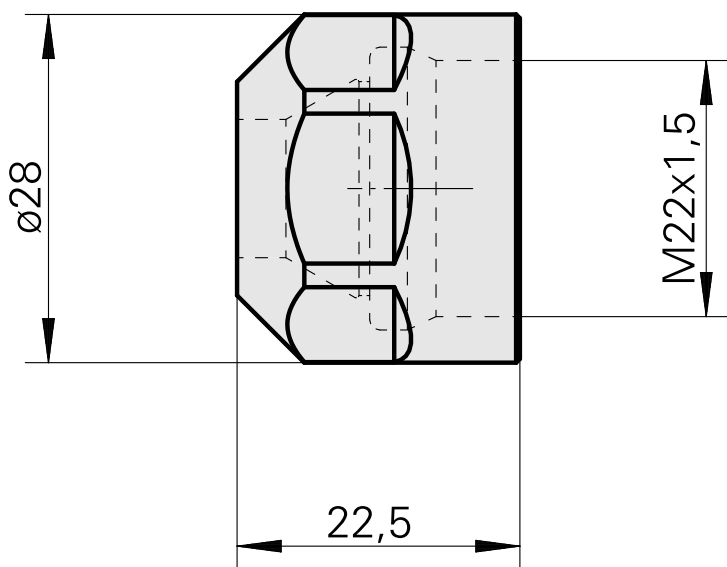

Clamping nut, for internal cooling lubricant supply

Technical data

TH accessories category	Clamping nut
Mounting	ER16
Collet type	ER 16
Clamping nut type	Female thread

11065621
901939.3161

INDEX

Documents

No downloads available for this product