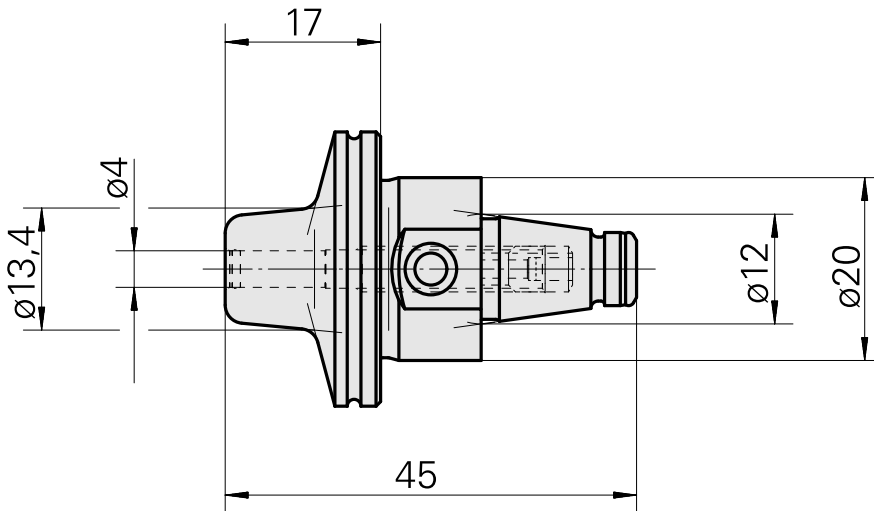

## WFB 20-12 Shrink-fit mounting D4, 2-piece type

### Technical data

TH accessories category

WFB 20-12

Mounting

Shrink-fit mounting D4

Quick change inserts

shrink-fit mounting

## Accessories

Optional accessories

**Other accessories**

[Adjusting screw M 5x10](#)

Product ID : 10674886

Previous product ID : 326793

---