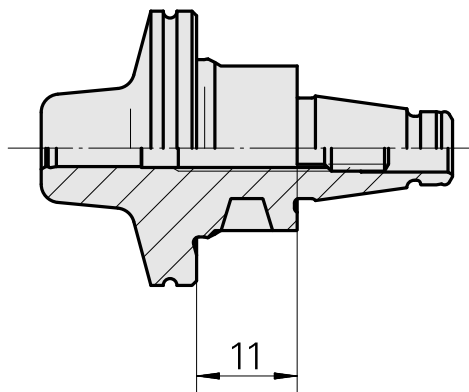

## WFB 20-12 Shrink-fit mounting D4, 2-piece type

### Technical data

TH accessories category

WFB 20-12

Mounting

Shrink-fit mounting D4

Quick change inserts

shrink-fit mounting