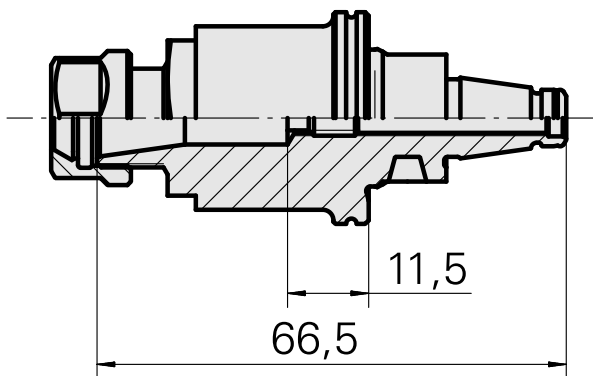

### Technical data

TH accessories category

WFB 20-12

Mounting

ER11

Quick change inserts

collet mounting

---