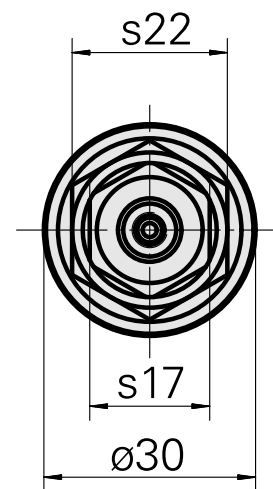

### Technical data

TH accessories category

WFB 20-12

Mounting

ER11

Quick change inserts

collet mounting

---