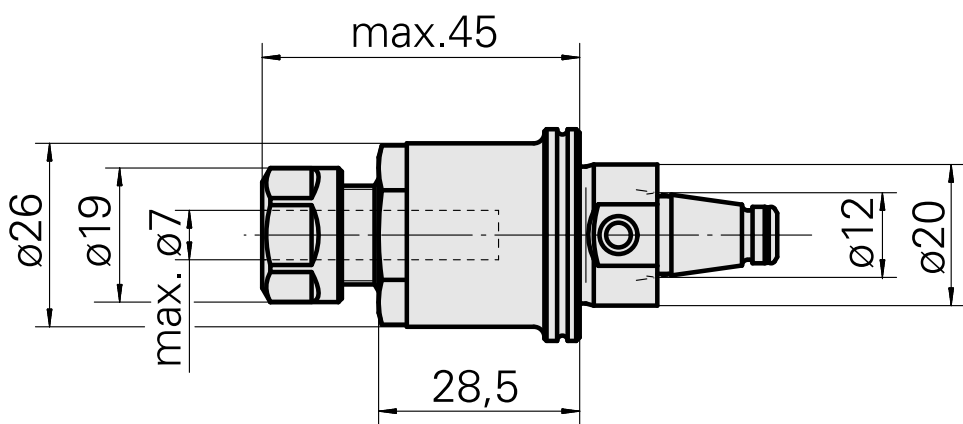

### Technical data

TH accessories category

WFB 20-12

Mounting

ER11

Quick change inserts

collet mounting

---