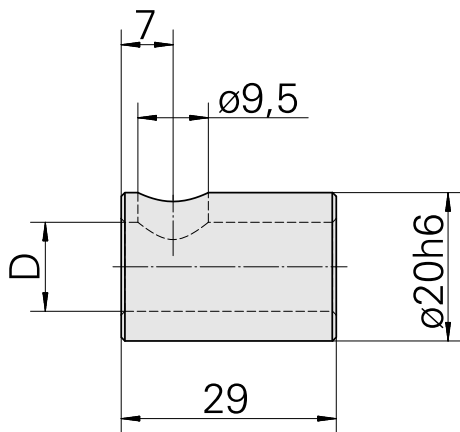

## Clamping sleeve D20/ 8mm

### Technical data

TH accessories category	Clamping sleeve
Mounting	D20
Tool mounting	8mm