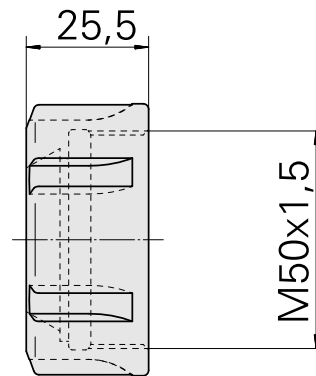

### Technical data

TH accessories category

Clamping nut

Mounting

ER40

Collet type

ER 40

Clamping nut type

Female thread

11029703  
901939.0401

**INDEX**

---