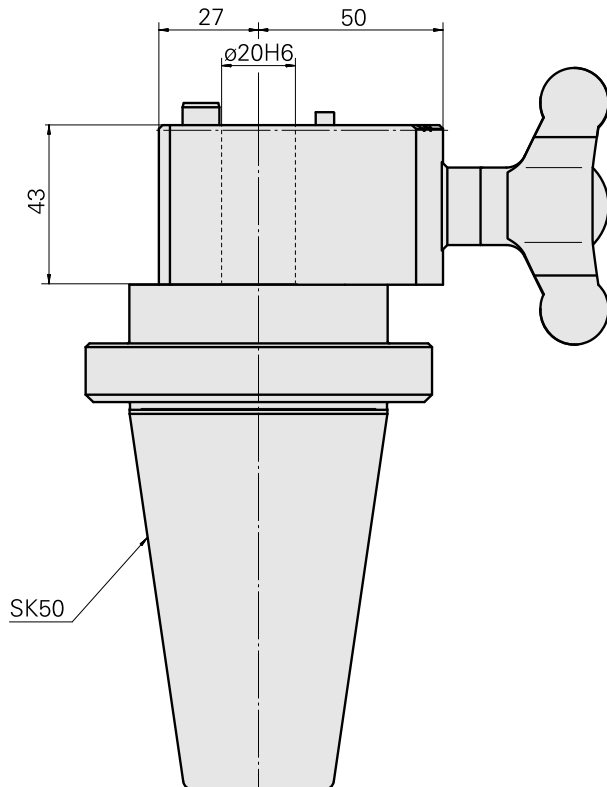

Adaptor

Technical data

TH accessories category

Adapter for presetting units

Mounting

SK50

Tool mounting

VDI 20