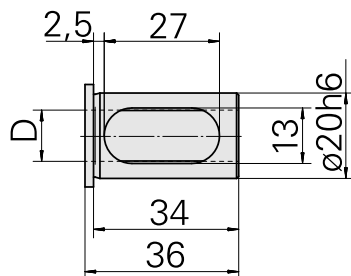

Mounting sleeve with collar D20/ 11mm

Technical data

TH accessories category	Mounting sleeve with collar
Mounting	D20
Tool mounting	11mm

Documents

No downloads available for this product