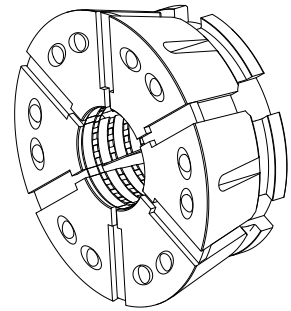

## Clamping head SK100 D=61,00mm

### Technical data

<b>Clamping device size</b>	SK100
<b>manufacturer product line</b>	SPANNTOP nova chuck
<b>Clamping type</b>	grooved
<b>Nominal diameter (mm)</b>	61 Millimeter
<b>Clamping method</b>	External clamping
<b>manufacturer product line</b>	Hainbuch

No 3-side view is currently available for this product