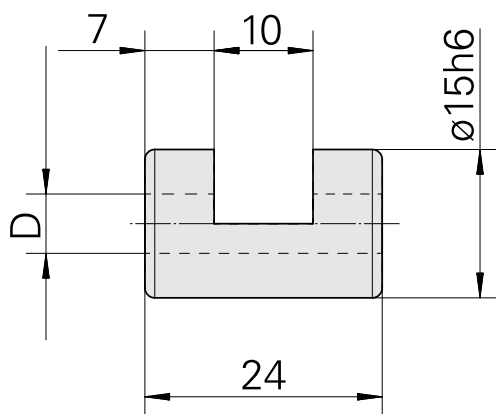

Clamping sleeve D15/ 4mm

Technical data

TH accessories category	Clamping sleeve
Mounting	D15
Tool mounting	4mm

10991607
993115.0400

INDEX

Documents

No downloads available for this product