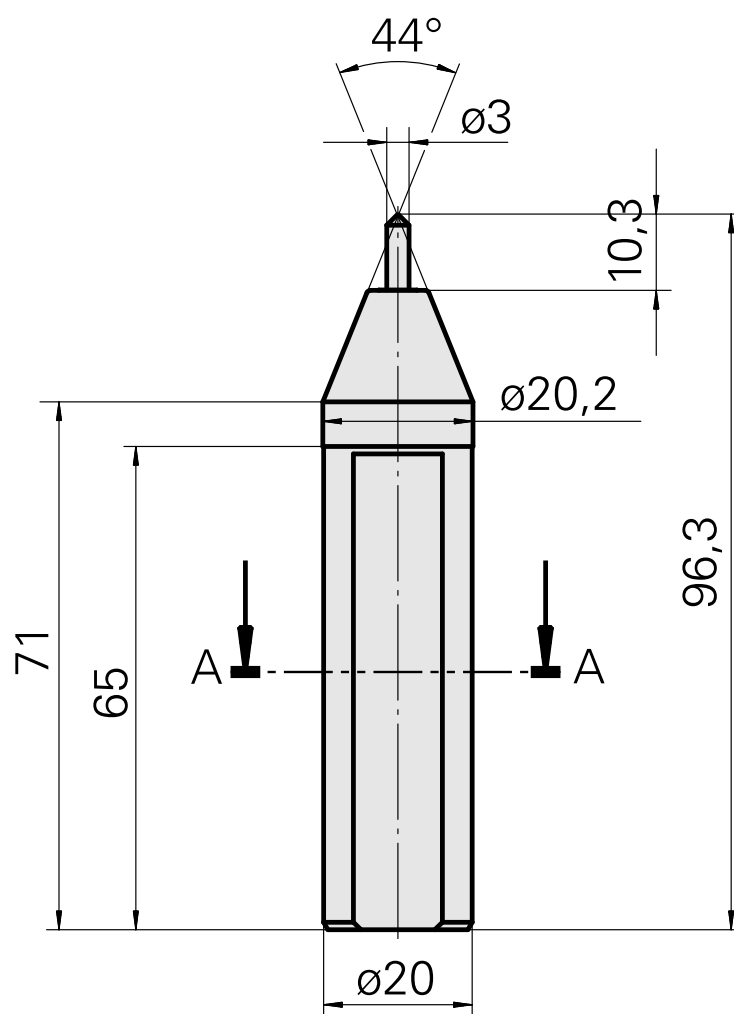

Marking tool, Tip angle/radius 90°/R1,0mm

Technical data

TH accessories category

Marking tool

Tool mounting

20mm

Note

Universal stylus for wide line thickness