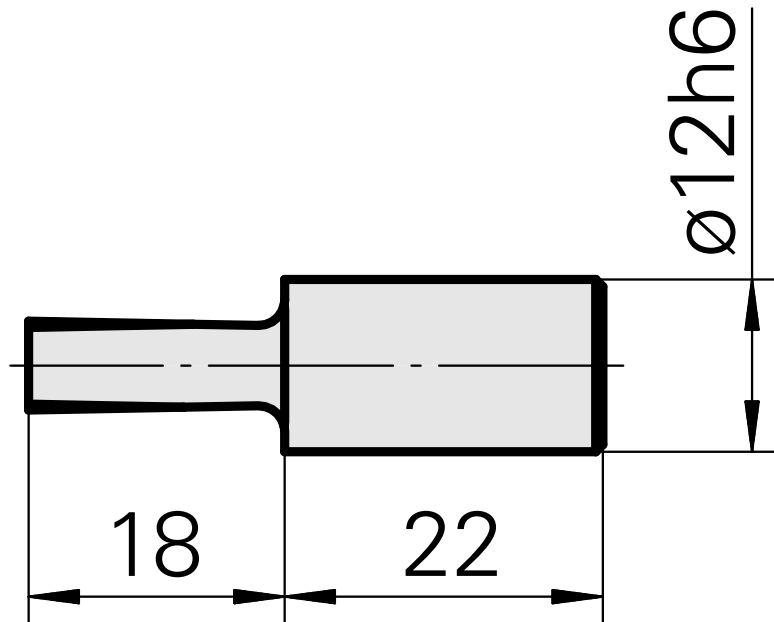

Broach Vkt. 12 mm

Technical data

TH accessories category	Broach
Mounting	Vkt.12 mm
Tool mounting	12mm

Documents

No downloads available for this product