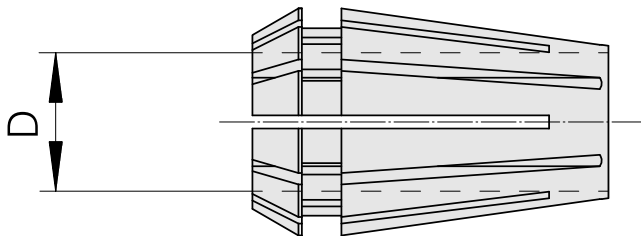

ER-Collet chuck ER 11 5-5.5mm

Technical data

TH accessories category	ER-Collet chuck
Mounting	ER11
Tool mounting	5-5.5mm
Collet type	ER 11

Documents

No downloads available for this product