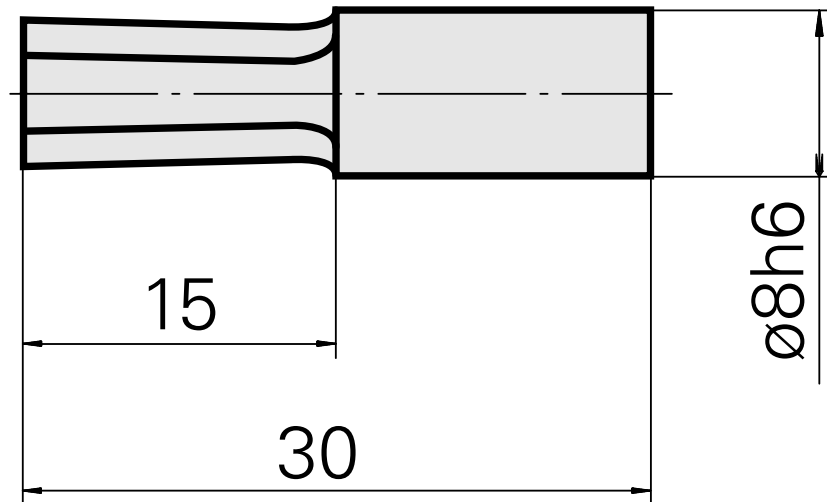

Broach SW4 mm

Technical data

TH accessories category

Broach

Mounting

SW4 mm

Tool mounting

8mm