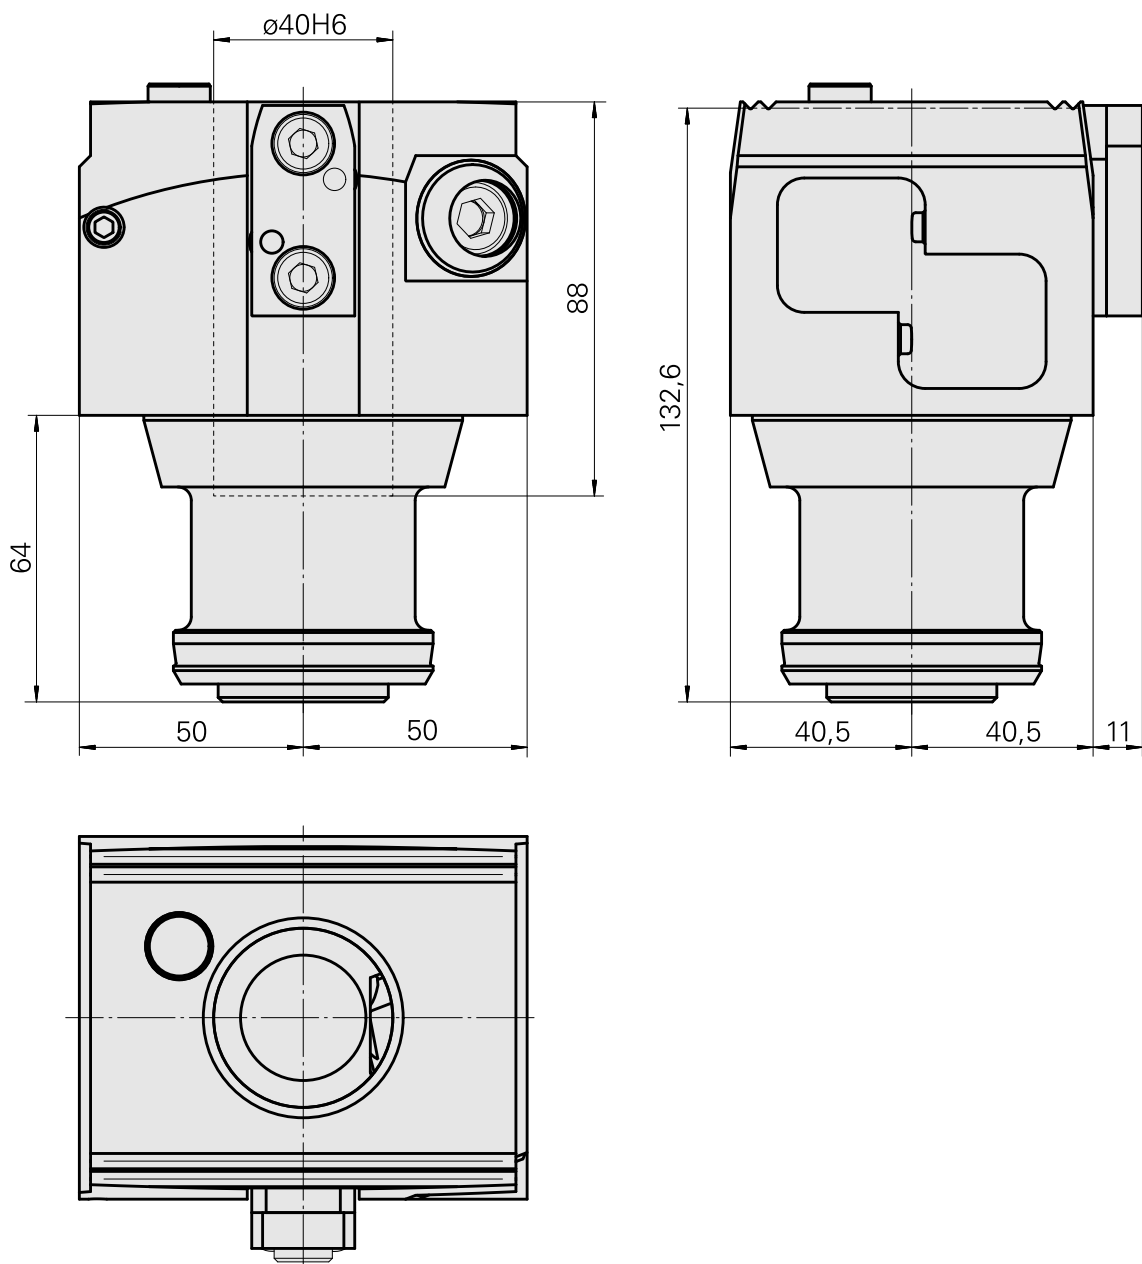

Mount VDI40

Technical data

TH accessories category

Adapter pre-adjustment block

Tool mounting

VDI 40

Documents

No downloads available for this product