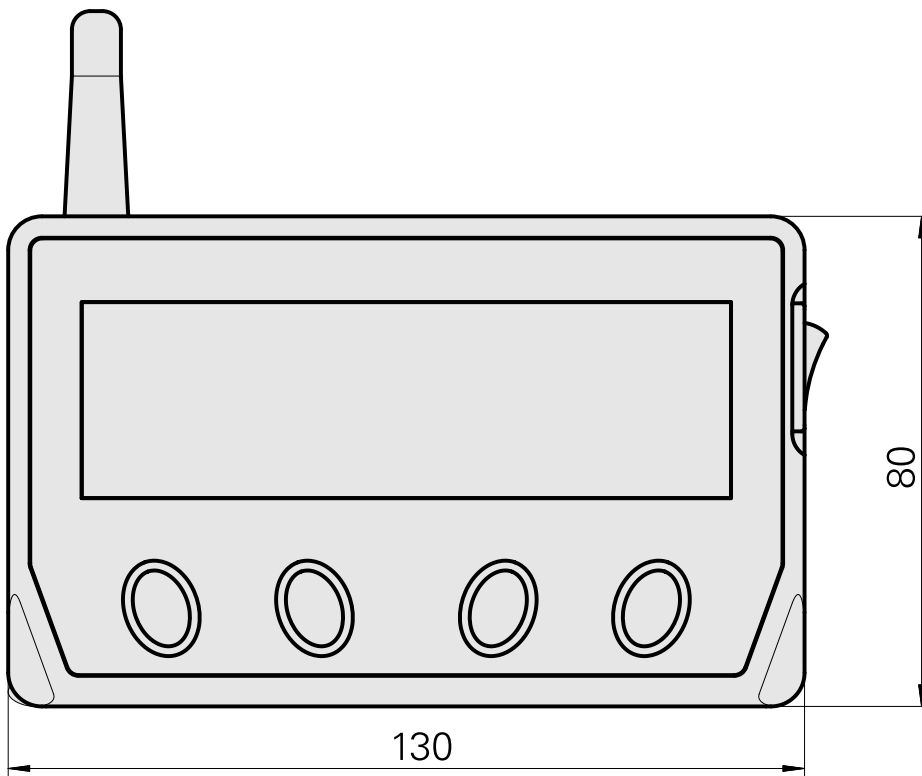

CRT screen, Display, external

Technical data

TH accessories category

Accessories for fluid spindle

Documents

No downloads available for this product