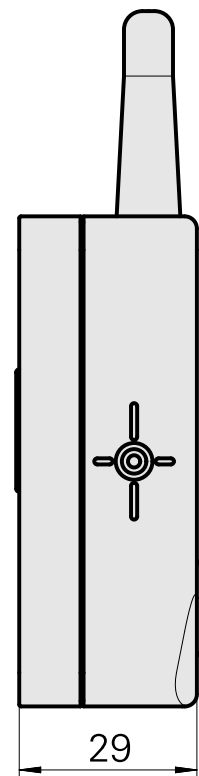

CRT screen, Display, external

Technical data

TH accessories category

Accessories for fluid spindle

Documents

No downloads available for this product