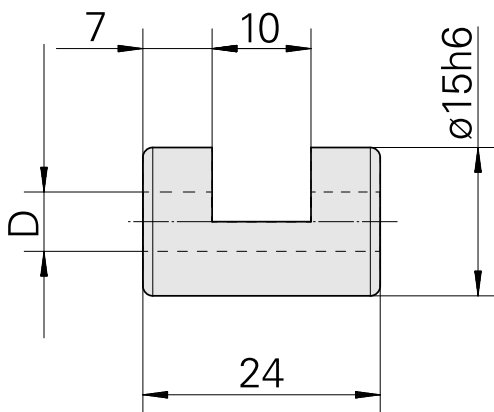

Clamping sleeve D15/ 11mm

Technical data

TH accessories category	Clamping sleeve
Mounting	D15
Tool mounting	11mm

10924992
993115.1100

INDEX

Documents

No downloads available for this product