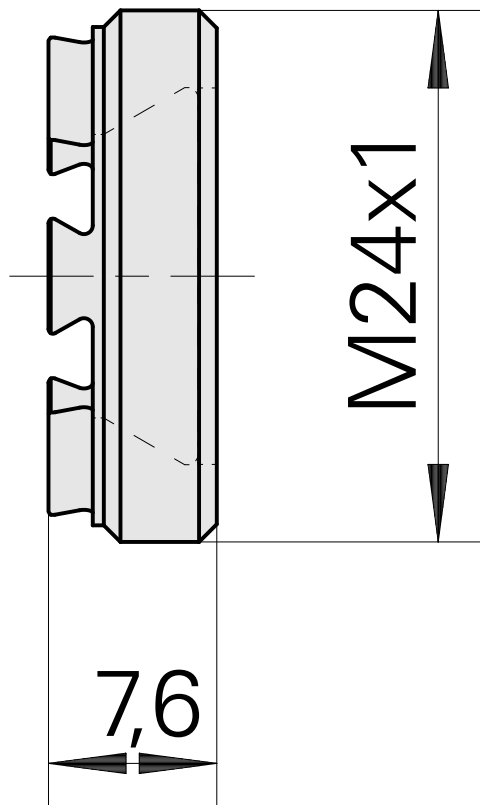

Clamping nut

Technical data

TH accessories category

Clamping nut

Mounting

ER16

Collet type

ER 16

Clamping nut type

Male thread