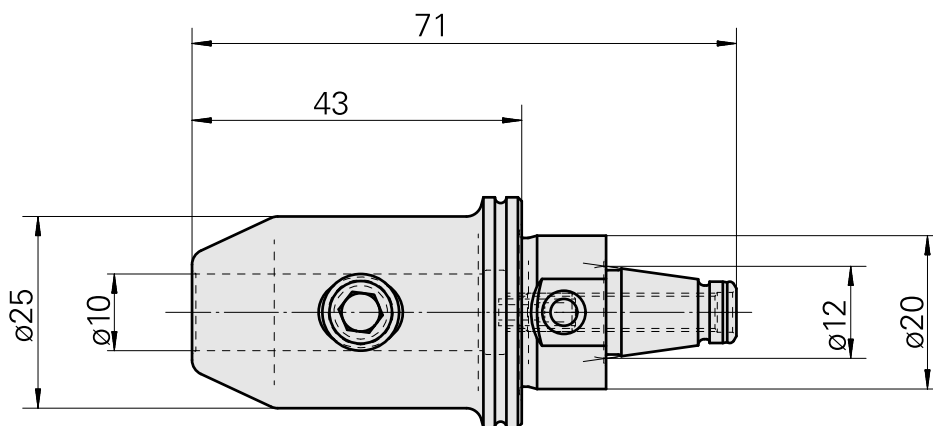

WFB 20-12 D10

Technical data

TH accessories category	WFB 20-12
Mounting	D10
Quick change inserts	Weldon mounting

Documents

No downloads available for this product

Accessories

Optional accessories

Other accessories

[Adjusting screw M 5x10](#)

Product ID : 10674886

Previous product ID : 326793

[Clamping screw M10x 8 \(110AWS\)](#)

Product ID : 10398283

Previous product ID : 326791
