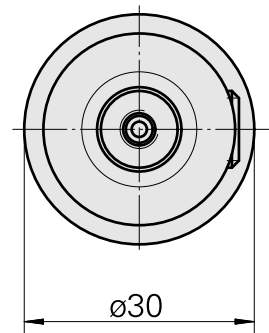

WFB 20-12 D10

Technical data

TH accessories category	WFB 20-12
Mounting	D10
Quick change inserts	Weldon mounting

Documents

No downloads available for this product

Accessories

Optional accessories

Other accessories

[Adjusting screw M 5x10](#)

Product ID : 10674886

Previous product ID : 326793

[Clamping screw M10x 8 \(110AWS\)](#)

Product ID : 10398283

Previous product ID : 326791
