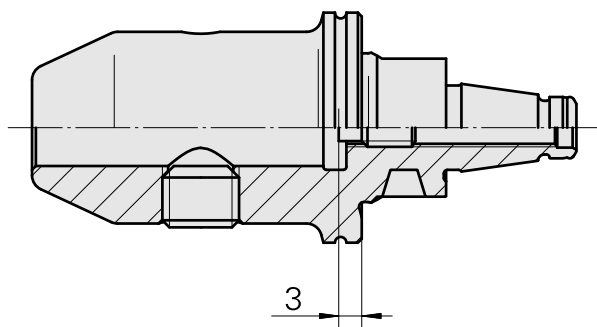

WFB 20-12 D10

Technical data

TH accessories category	WFB 20-12
Mounting	D10
Quick change inserts	Weldon mounting

Documents

No downloads available for this product

Accessories

Optional accessories

Other accessories

[Adjusting screw M 5x10](#)

Product ID : 10674886

Previous product ID : 326793

[Clamping screw M10x 8 \(110AWS\)](#)

Product ID : 10398283

Previous product ID : 326791
