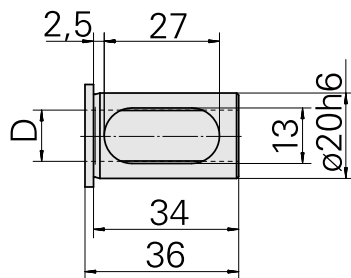

Mounting sleeve with collar D20/ 3mm

Technical data

TH accessories category	Mounting sleeve with collar
Mounting	D20
Tool mounting	3mm

Documents

No downloads available for this product