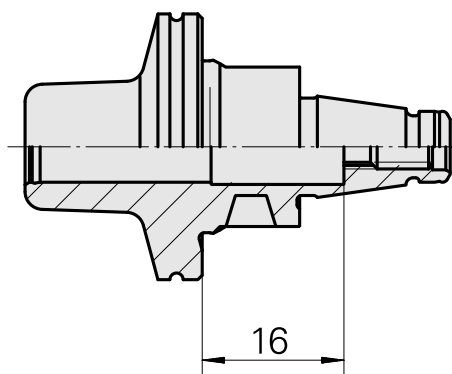

WFB 20-12 Shrink-fit mounting D8, 2-piece type

Technical data

TH accessories category

WFB 20-12

Mounting

Shrink-fit mounting D8

Quick change inserts

shrink-fit mounting

Documents

No downloads available for this product

Accessories

Optional accessories

Other accessories

[Adjusting screw M 5x10](#)

Product ID : 10674886

Previous product ID : 326793
