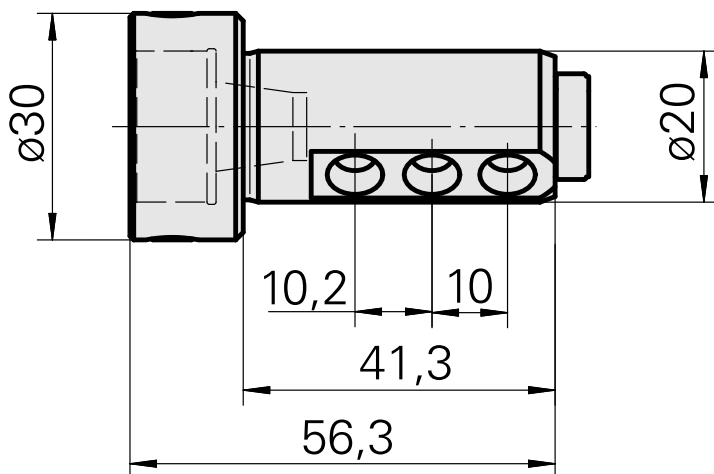

Mount WFB 20-12

Technical data

Drive	not live
Cooling	internal
Mounting	WFB 20-12
Pressure	80 bar
X [mm]	-
Y [mm]	-
Z [mm]	-

Documents

Product notes

[PT \(pdf\)](#)

[DE \(pdf\)](#)

[EN \(pdf\)](#)