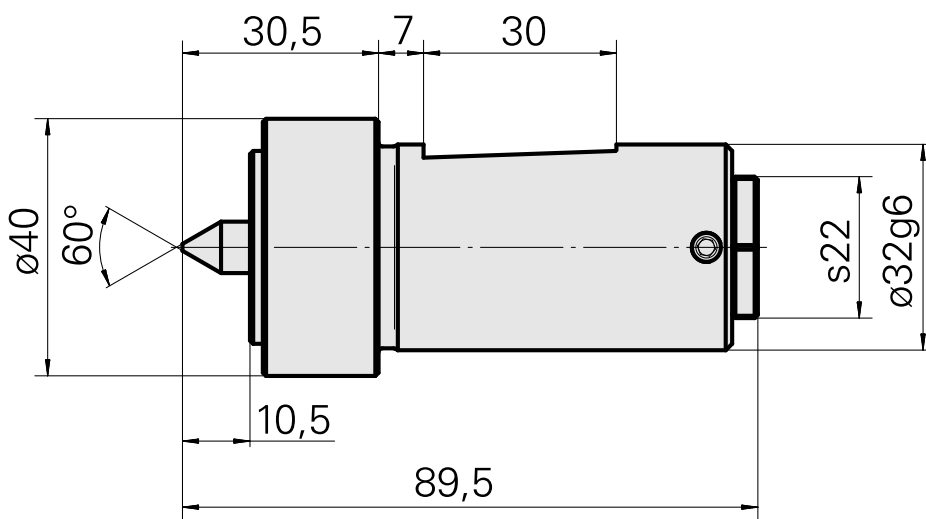

Center

Technical data

TH accessories category

Center

Mounting

D32

Documents

No downloads available for this product