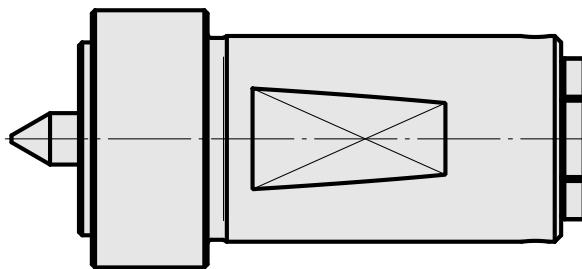

Center

Technical data

TH accessories category

Center

Mounting

D32

Documents

No downloads available for this product