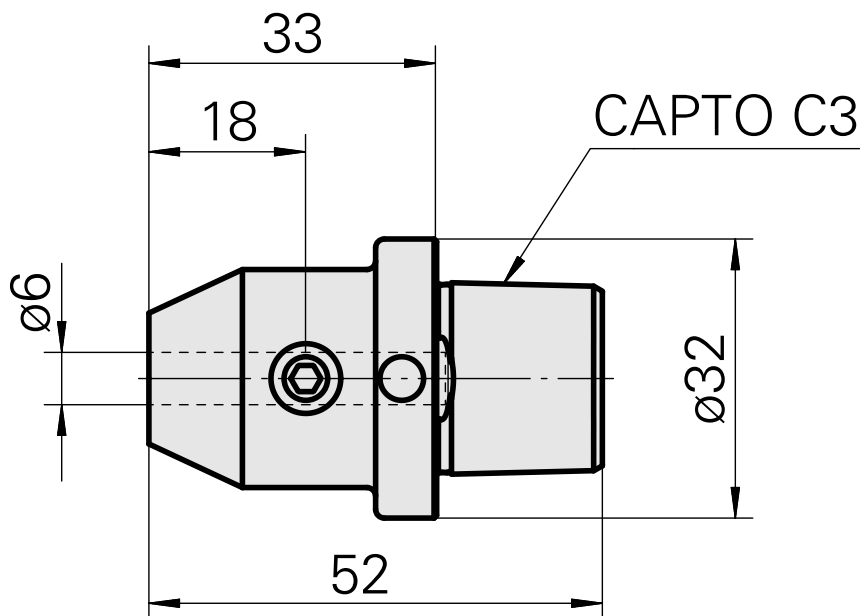

INDEX CAPTO C3 D6

Technical data

TH accessories category

INDEX CAPTO C3

Mounting

D6

Quick change inserts

Weldon mounting