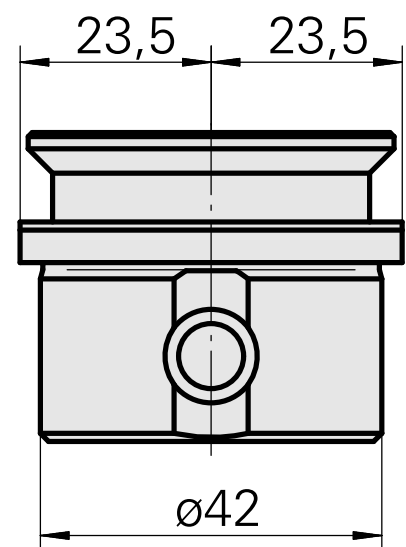

Blanking plug

Technical data

Drive	not live
Fixation MS	Shank D42
X [mm]	16 (0.63")
Y [mm]	-
Z [mm]	-
INDEX TRAUB products	MS52C • A200-6 • MS52-6.3

10887763
W9990311

INDEX

Documents

No downloads available for this product