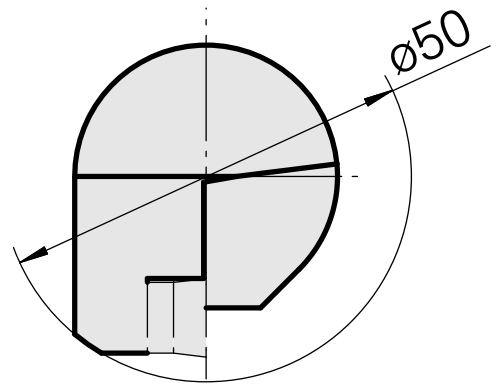

INDEX CAPTO C3 for CC.. 09T3.., right, without gripper groove

Technical data

TH accessories category

INDEX CAPTO C3

Mounting

for CC.. 09T3..

Quick change inserts

Turning tool holder