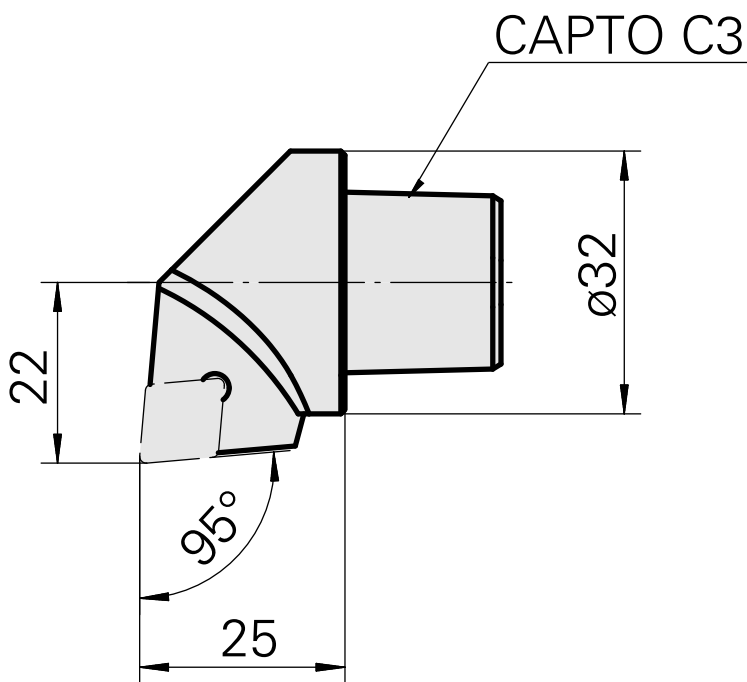

INDEX CAPTO C3 for CC.. 09T3.., right, without gripper groove

Technical data

TH accessories category

INDEX CAPTO C3

Mounting

for CC.. 09T3..

Quick change inserts

Turning tool holder