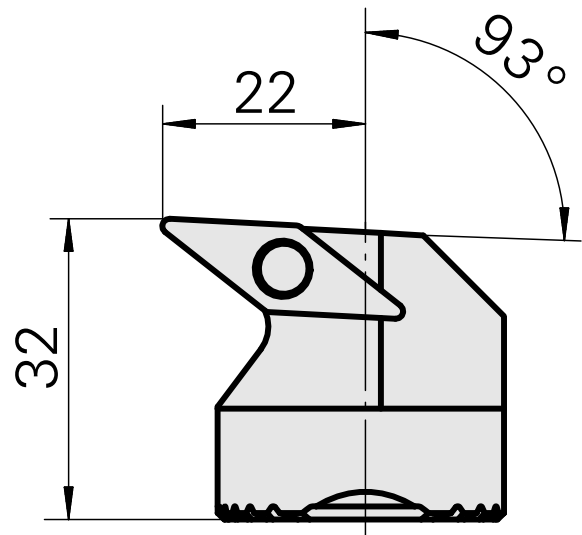

## Boring head for VC.. 1604..

### Technical data

<b>Mounting</b>	for VC.. 1604..
<b>Cooling</b>	internal
<b>Pressure</b>	50 bar
<b>X [mm]</b>	32 (1.26")
<b>Z [mm]</b>	22 (0.87)
<b>INDEX TRAUB products</b>	G220.3 • R200 • TNX65/42 • TNX220.3