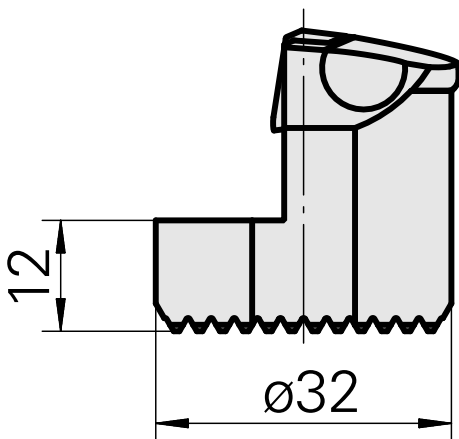

Boring head for VC.. 1604..

Technical data

Mounting	for VC.. 1604..
Cooling	internal
Pressure	50 bar
X [mm]	32 (1.26")
Z [mm]	22 (0.87)
INDEX TRAUB products	G220.3 • G220 • R200 • TNX65/42 • TNX220.3

Documents

No downloads available for this product

Accessories

Required for operation

[Countersunk screw Wohlhaupter Nr. 115673](#)

Product ID : **10587078**

Previous product ID : **W00013.0026**
