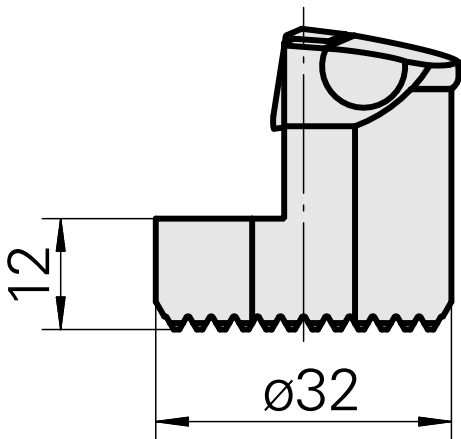

## Boring head for VC.. 1604..

### Technical data

<b>Mounting</b>	for VC.. 1604..
<b>Cooling</b>	internal
<b>Pressure</b>	50 bar
<b>X [mm]</b>	32 (1.26")
<b>Z [mm]</b>	22 (0.87)
<b>INDEX TRAUB products</b>	G220.3 • R200 • TNX65/42 • TNX220.3

## **Accessories**

Required for operation

[Countersunk screw Wohlhaupter Nr. 115673](#)

Product ID : **10587078**

Previous product ID : **W00013.0026**

---