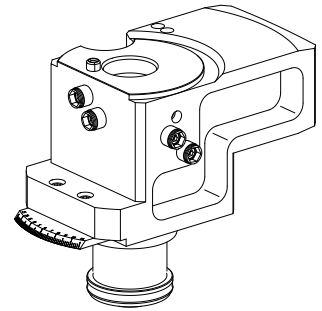

Mount TNL32/TNK42

Technical features

TH accessories category

Tool mounting

Adapter pre-adjustment block

TNL32

Documents

Product notes