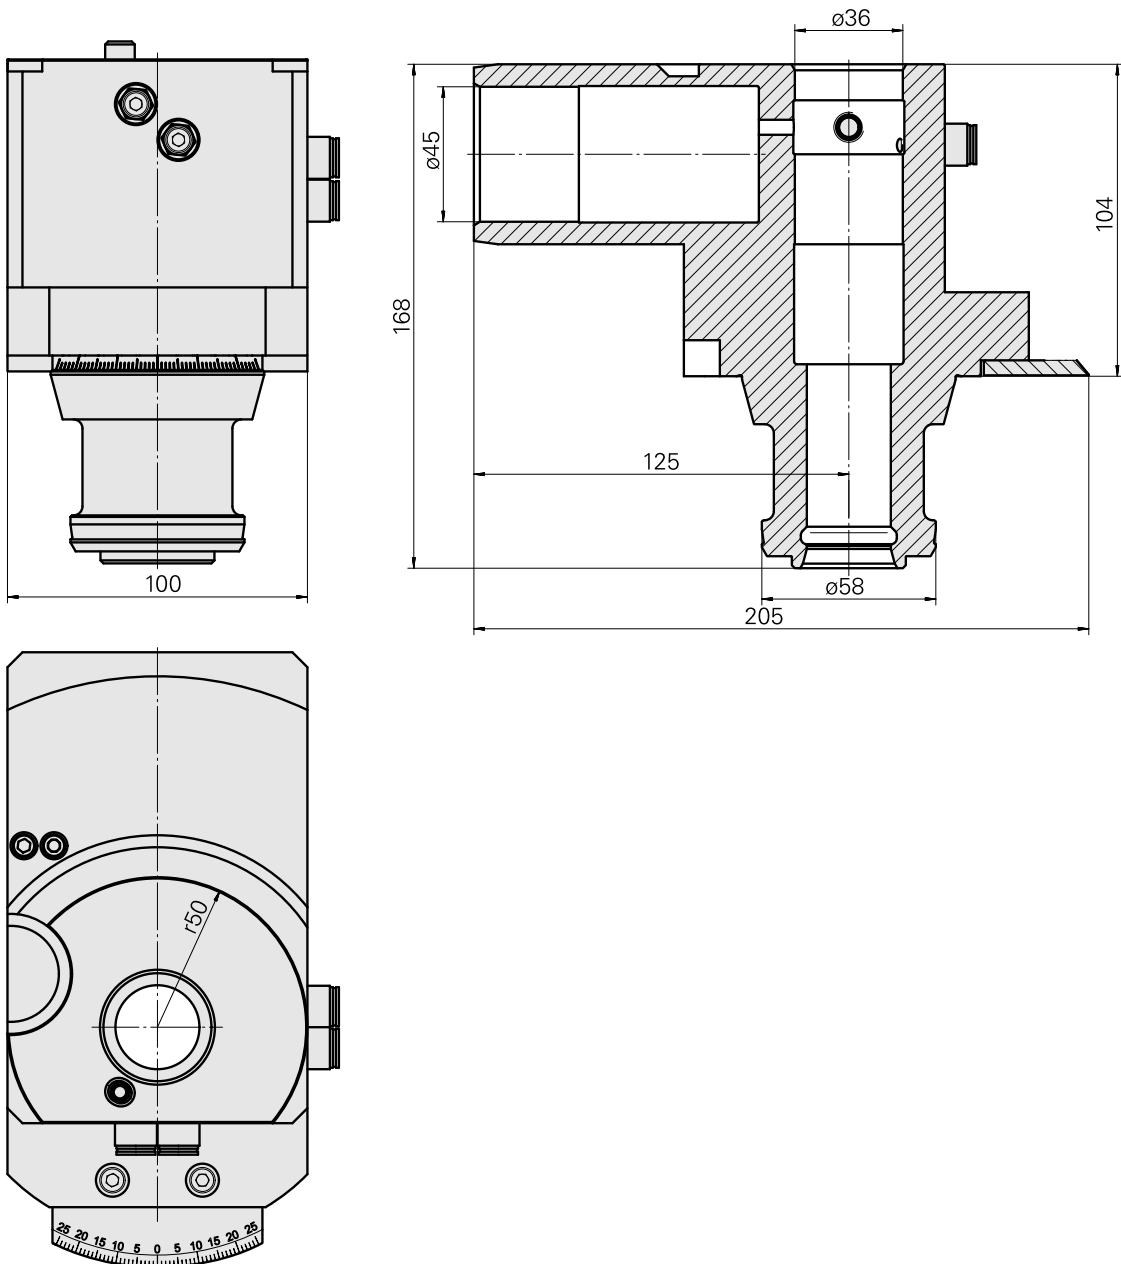

Mount TNL32/TNK42

Technical features

TH accessories category

Tool mounting

Adapter pre-adjustment block

TNL32

Documents

Product notes